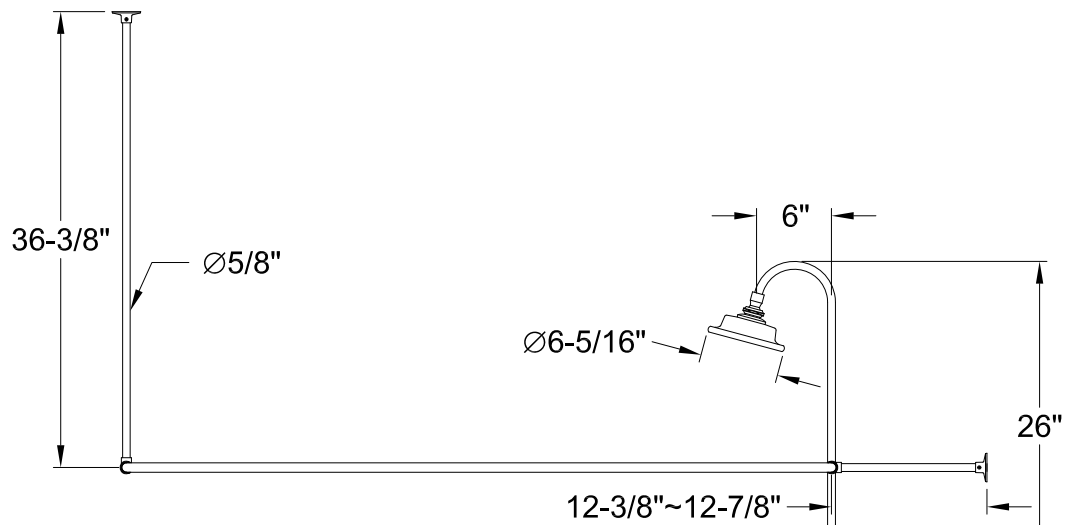

CCK1141,2,5,7,8PX

Shower Combo

CC460,1,2,3,5,6,7,8 Single Offset Bath Supply

CC2090,1,2,3,5,6,7,8 Tub Waste & Overflow