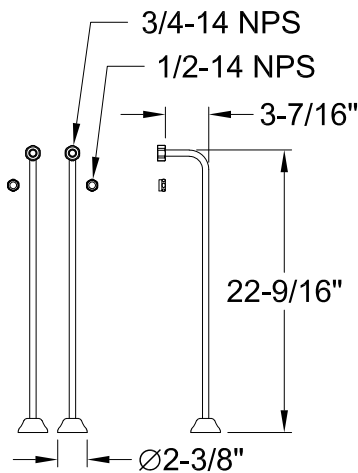

CCK1141,2,5,7,8PX

Shower Combo

CC460,1,2,3,5,6,7,8 Single Offset Bath Supply

CC2090,1,2,3,5,6,7,8 Tub Waste & Overflow