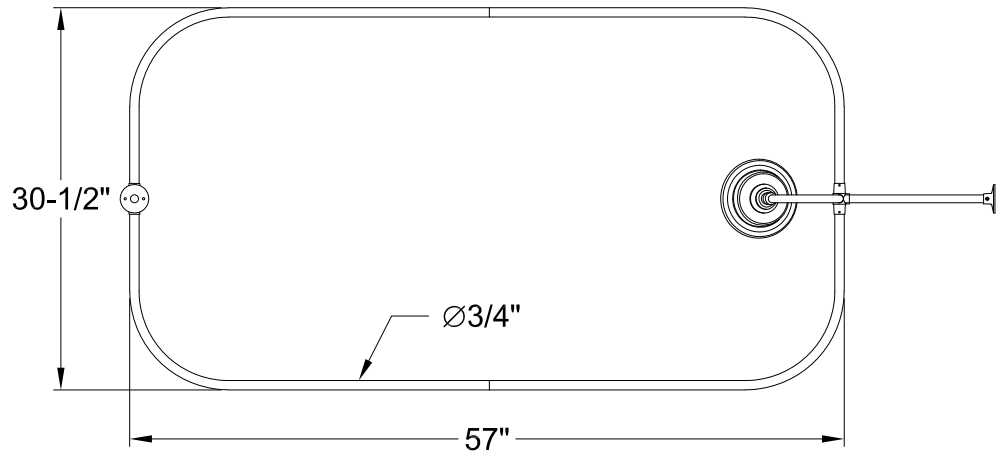

CCK1141,2,5,7,8PX

Shower Combo

CC460,1,2,3,5,6,7,8 Single Offset Bath Supply

CC2090,1,2,3,5,6,7,8 Tub Waste & Overflow