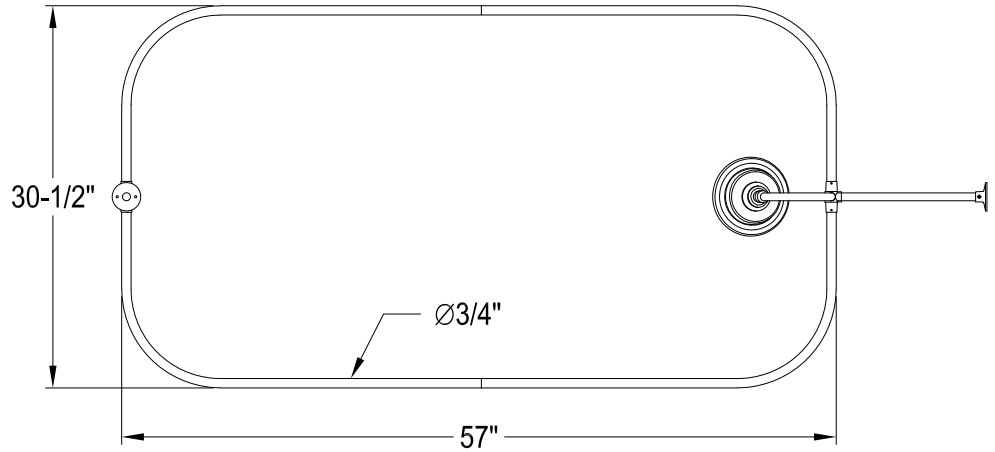

CCK1171,5,8DPL

Shower Combo

CC481,5,8 Straight Bath Supply

CC2091,5,8 Tub Waste & Overflow