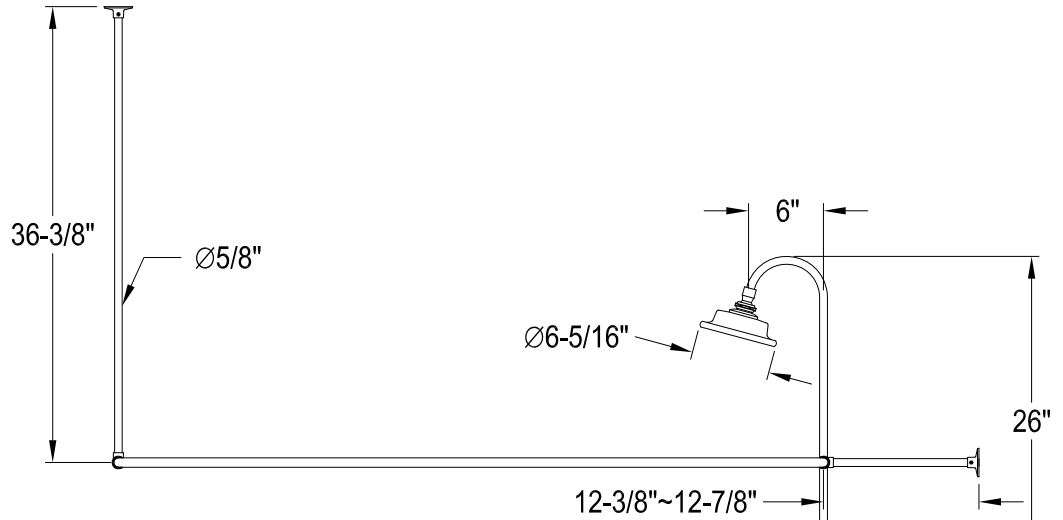

CCK1171,5,8DPL

Shower Combo

CC481,5,8 Straight Bath Supply

CC2091,5,8 Tub Waste & Overflow