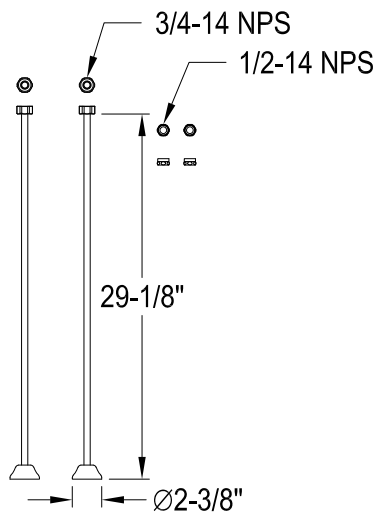

CCK1171,5,8DPL

Shower Combo

CC481,5,8 Straight Bath Supply

CC2091,5,8 Tub Waste & Overflow