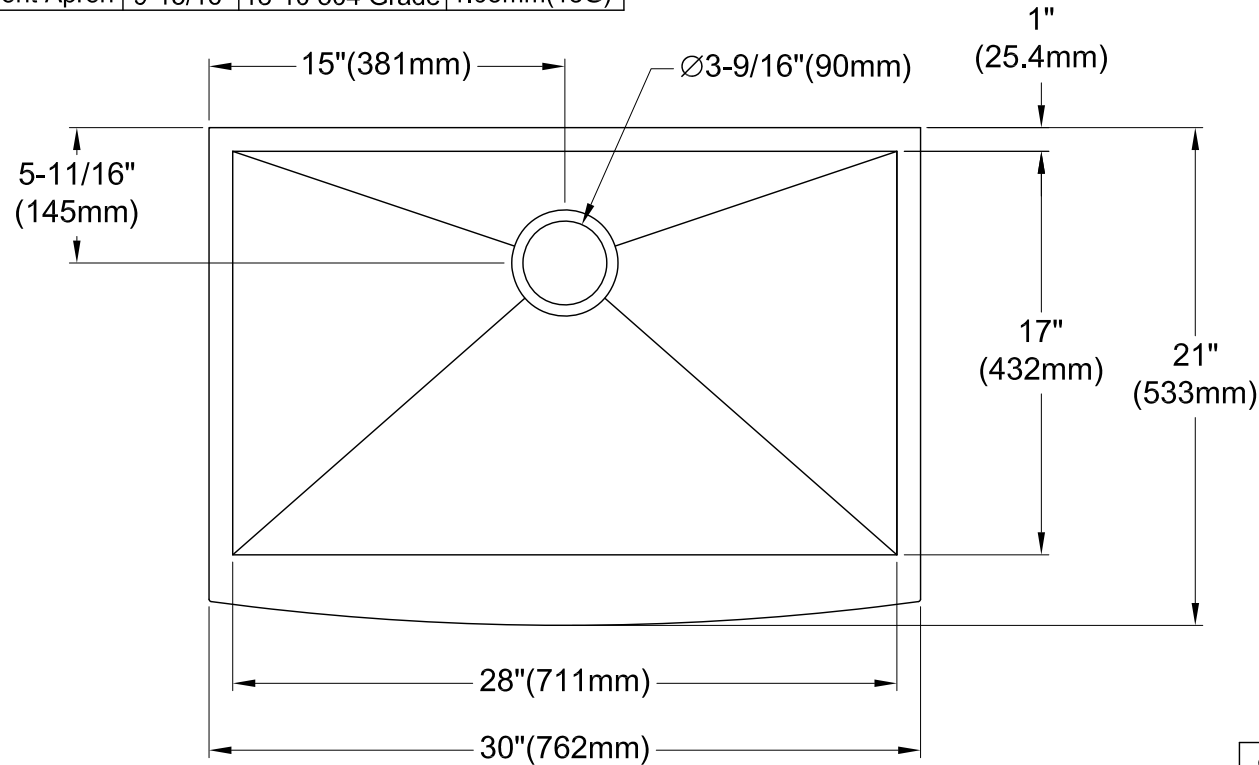

# GKUSF302110

Stainless Steel Farmhouse Single Bowl Kitchen Sink, (L)30" X (W)21" X (D)10-1/4"

	Depth	SS Type	Thickness
Sink Body	10-1/4"	18-10 304 Grade	1.05mm(18G)
Front Apron	9-15/16"	18-10 304 Grade	1.05mm(18G)