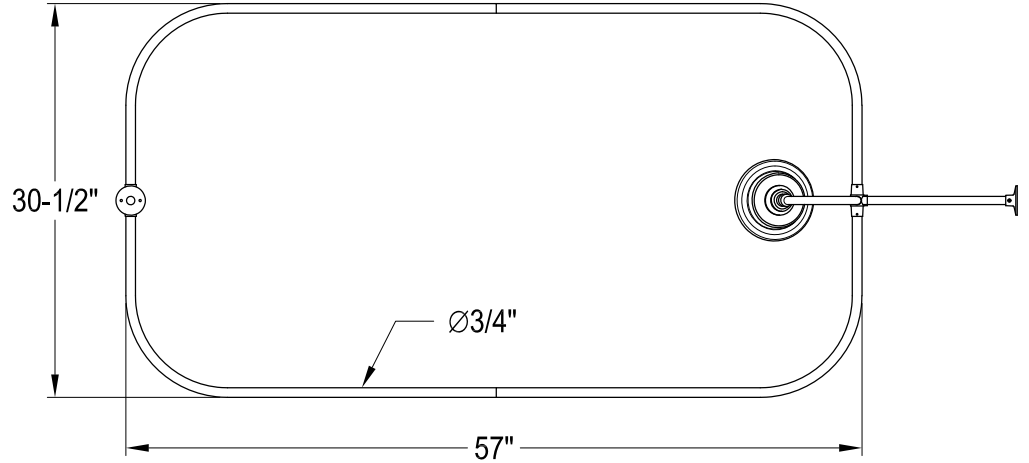

CCK2141,2,5,8PL

Shower Combo

CC461,2,5,8 Single Offset Bath Supply

CC2091,2,5,8 Tub Waste & Overflow