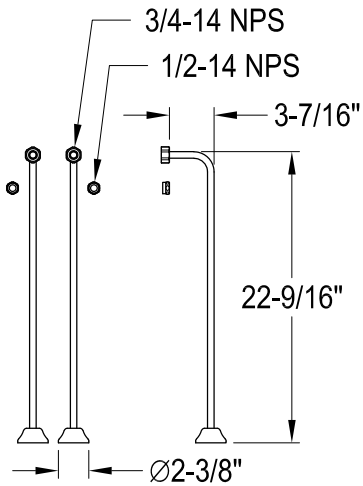

CCK2141,2,5,8PL

Shower Combo

CC461,2,5,8 Single Offset Bath Supply

CC2091,2,5,8 Tub Waste & Overflow