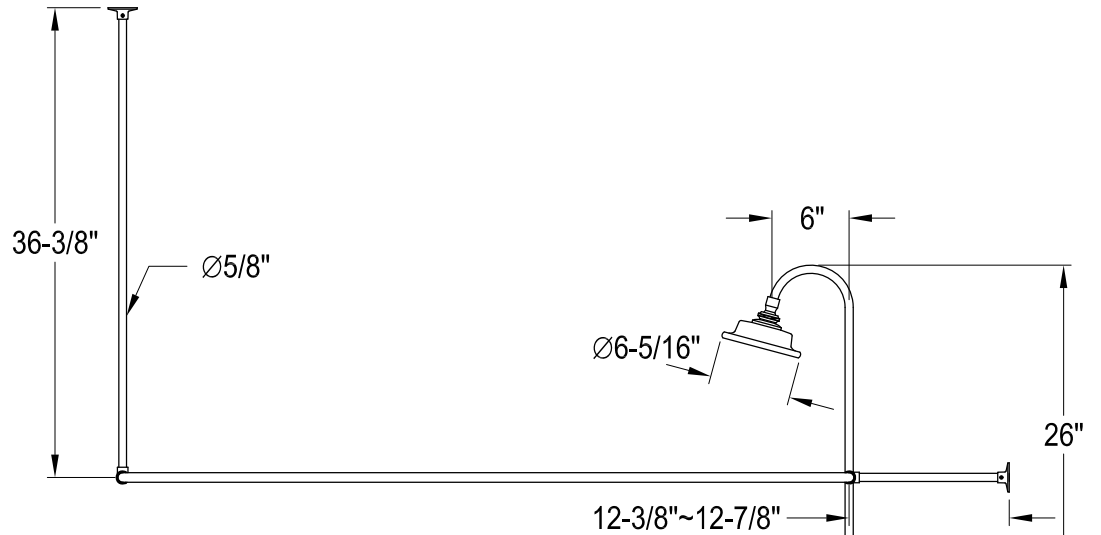

CCK2141,2,5,8PL

Shower Combo

CC461,2,5,8 Single Offset Bath Supply

CC2091,2,5,8 Tub Waste & Overflow