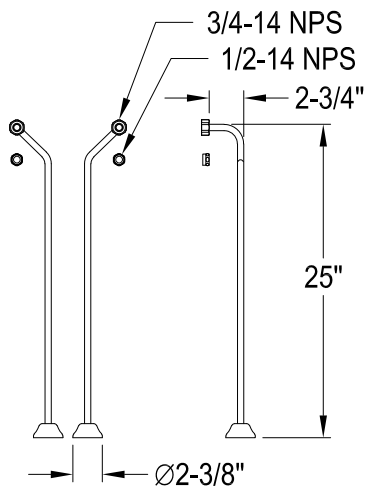

# CCK1181,2,5,7,8PX

Shower Combo

## CC471,2,5,7,8 Double Offset Bath Supply

## CC2091,2,5,7,8 Tub Waste & Overflow