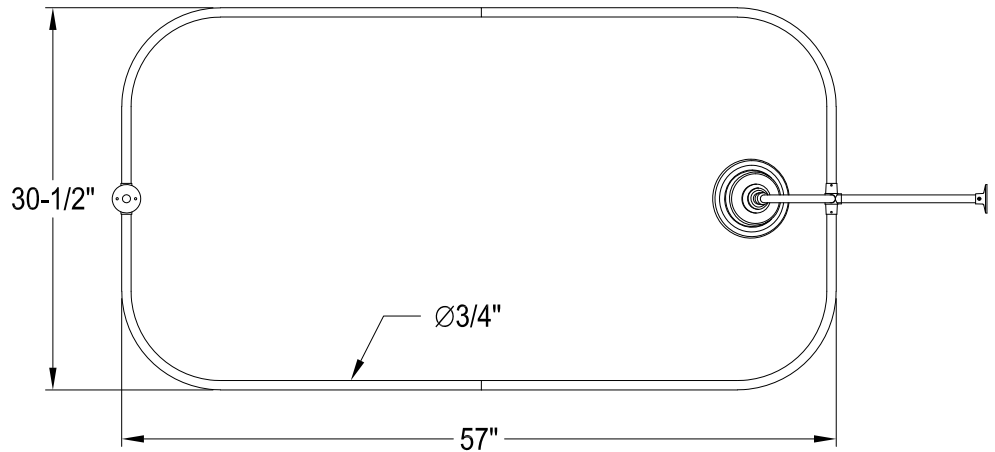

# CCK1181,2,5,7,8PX

Shower Combo

## CC471,2,5,7,8 Double Offset Bath Supply

## CC2091,2,5,7,8 Tub Waste & Overflow