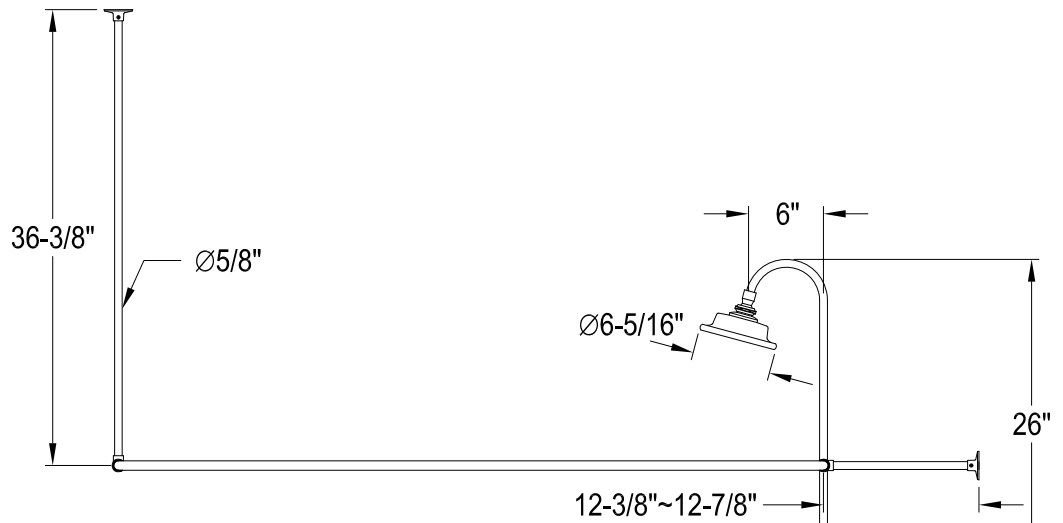

# CCK1181,2,5,7,8PX

Shower Combo

## CC471,2,5,7,8 Double Offset Bath Supply

## CC2091,2,5,7,8 Tub Waste & Overflow