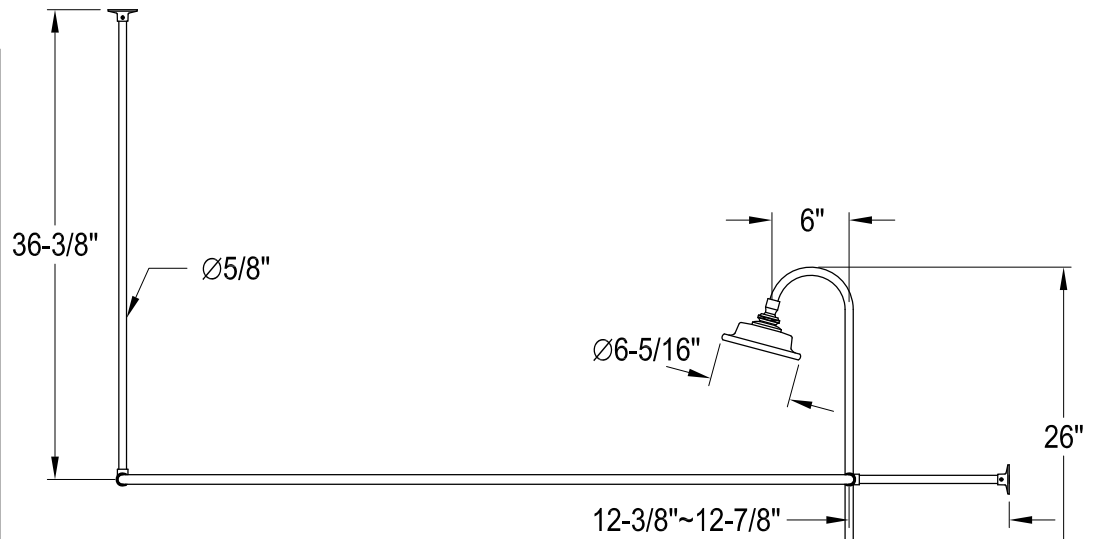

CCK4181,2,5,8PL

Shower Combo

CC471,2,5,8 Double Offset Bath Supply

CC2091,2,5,8 Tub Waste & Overflow