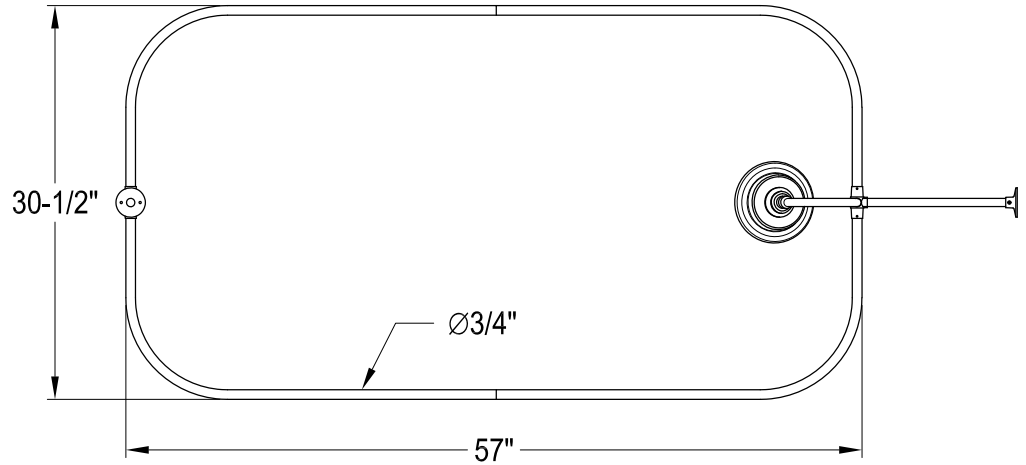

CCK4181,2,5,8PL

Shower Combo

CC471,2,5,8 Double Offset Bath Supply

CC2091,2,5,8 Tub Waste & Overflow