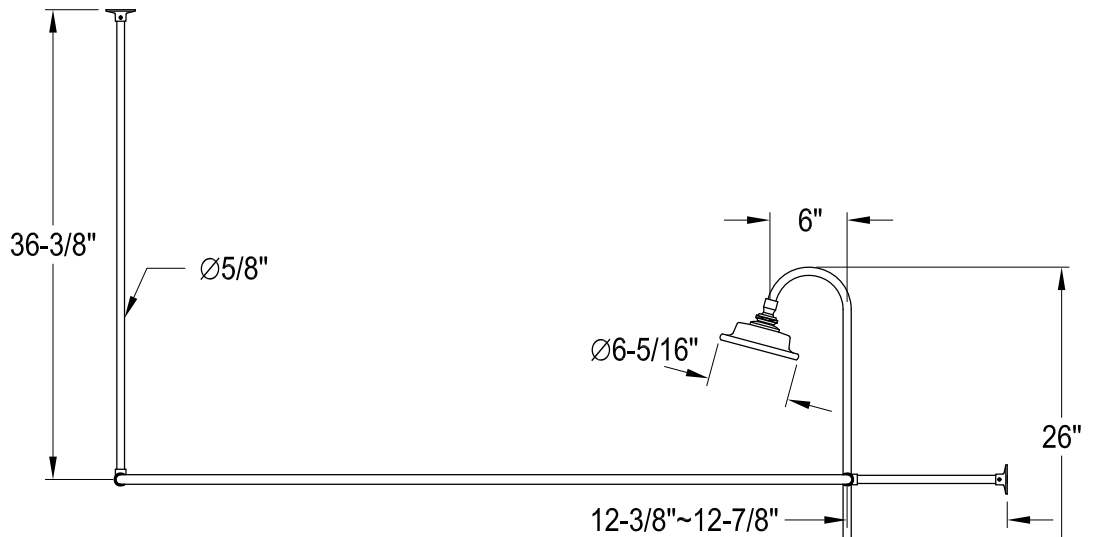

CCK2181,2,5,8PL

Shower Combo

CC471,2,5,8 Double Offset Bath Supply

CC2091,2,5,8 Tub Waste & Overflow