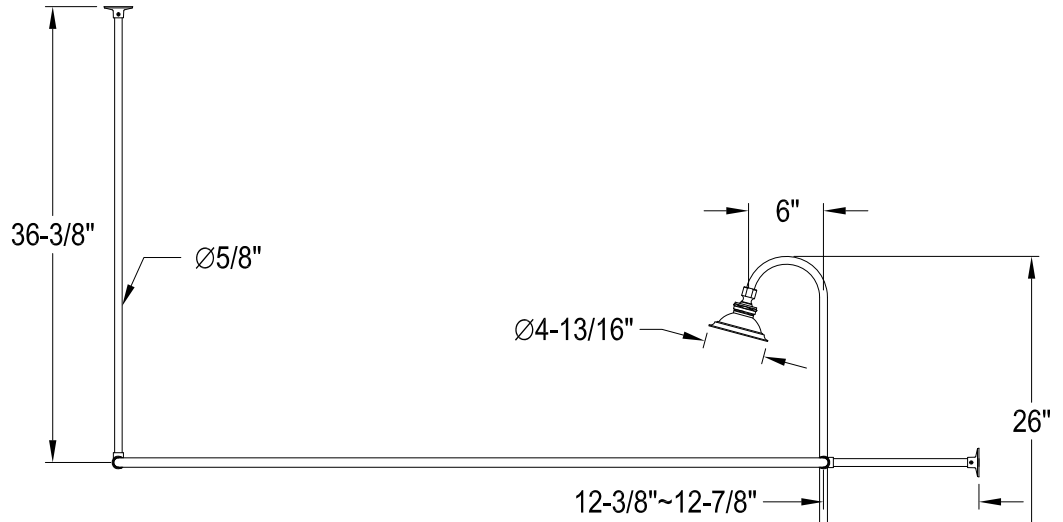

CCK1181,2,5,8AX

Shower Combo

CC471,2,5,8 Double Offset Bath Supply

CC2091,2,5,8 Tub Waste & Overflow