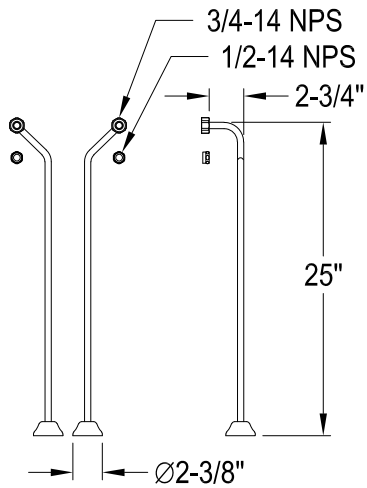

CCK1181,2,5,8AX

Shower Combo

CC471,2,5,8 Double Offset Bath Supply

CC2091,2,5,8 Tub Waste & Overflow