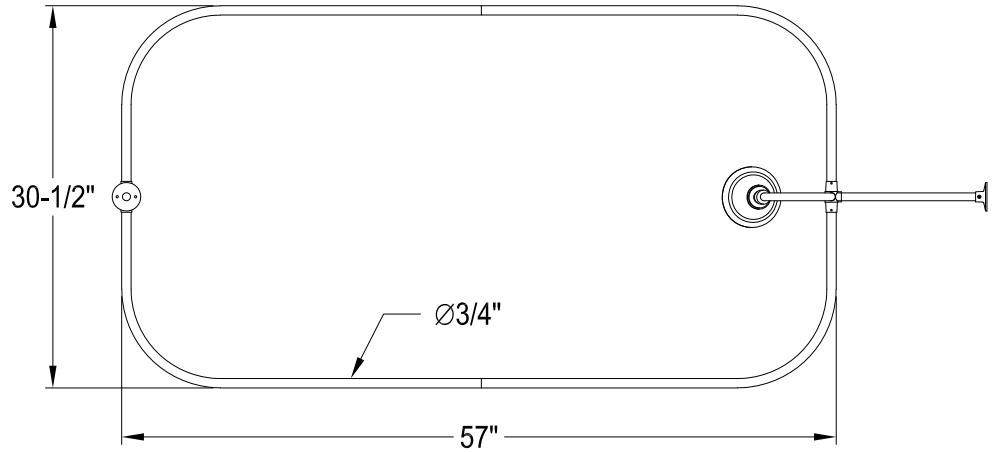

CCK1181,2,5,8AX

Shower Combo

CC471,2,5,8 Double Offset Bath Supply

CC2091,2,5,8 Tub Waste & Overflow