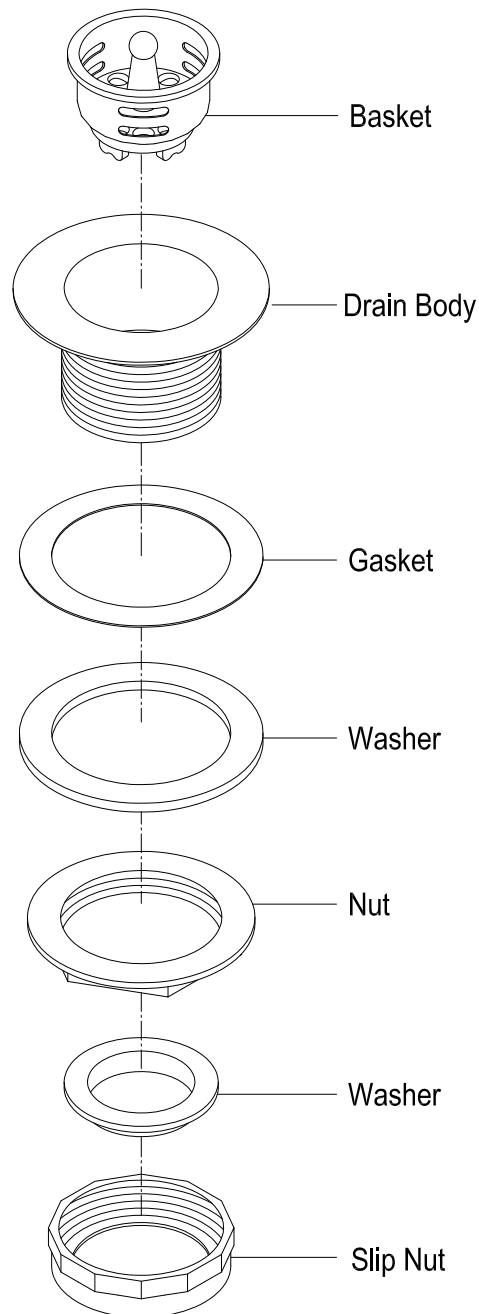

KINGSTON

KITCHEN & BATH

INSTALLATION INSTRUCTIONS

Basket Strainer

NOTE: USE TEFLON TAPE ON ALL THREADED CONNECTIONS

www.kingstonbrass.com

TOLL-FREE CUSTOMER SERVICE: 1-877-2-KBRASS

TECHNICAL SUPPORT E-mail: service@kingstonbrass.com