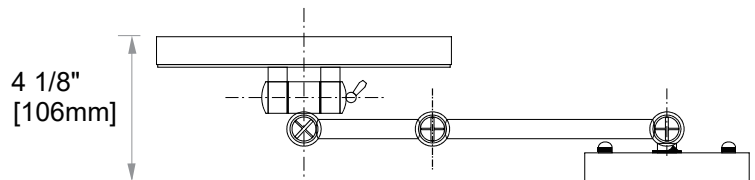

WARRANTY:

Lifetime Limited (Residential Use)
One Year (Commercial Use)

NOTE: Dimensions and specifications are subject to change without notice.