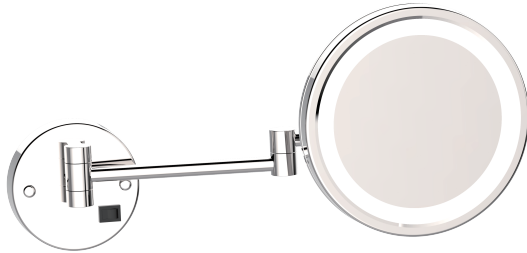

MIRRORS

**8.5" LED MIRROR
MAGNIFICATION: 5X
KCM-RD-8LD**

PRODUCT NAME: 8.5" LED MIRROR
MAGNIFICATION: 5X

PRODUCT CODE: KCM-RD-8LD

MATERIAL: All-brass construction

KEY FEATURES: Color Temperature: 6500k
Lumens: 350

STOCKED FINISHES: ● Polished Chrome (99)
● Matte Black (48)

WARRANTY:

Lifetime Limited (Residential Use)
One Year (Commercial Use)

NOTE: Dimensions and specifications are subject to change without notice.