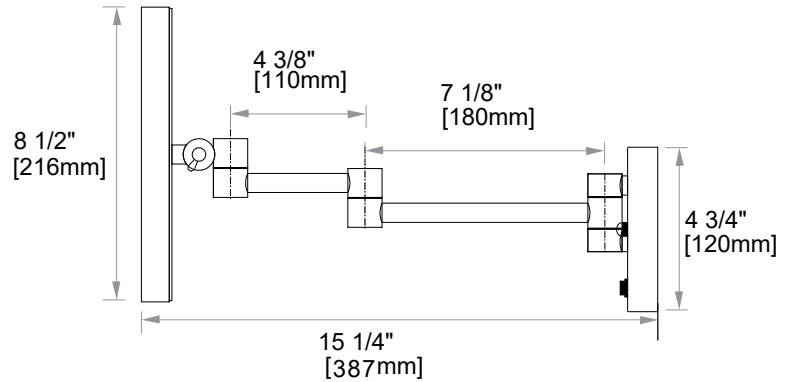

MIRRORS

**8.5" LED MIRROR
MAGNIFICATION: 5X
KCM-RD-8LD**

PRODUCT NAME: 8.5" LED MIRROR
MAGNIFICATION: 5X

PRODUCT CODE: KCM-RD-8LD

MATERIAL: All-brass construction

KEY FEATURES: Color Temperature: 6500k
Lumens: 350