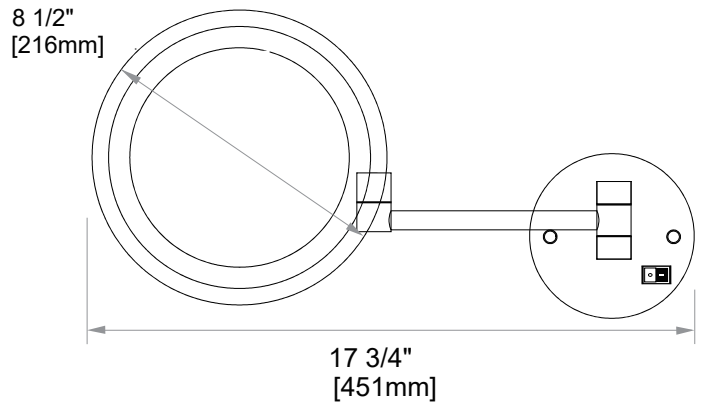

MIRRORS

**8.5" LED MIRROR
MAGNIFICATION: 5X
KCM-RD-8LD**

PRODUCT NAME: 8.5" LED MIRROR
MAGNIFICATION: 5X

PRODUCT CODE: KCM-RD-8LD

MATERIAL: All-brass construction

KEY FEATURES: Color Temperature: 6500k
Lumens: 350

STOCKED FINISHES: ● Polished Chrome (99)
● Matte Black (48)

WARRANTY:

Lifetime Limited (Residential Use)
One Year (Commercial Use)

NOTE: Dimensions and specifications are subject to change without notice.