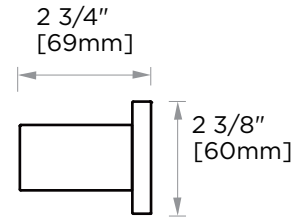

HAMBURG COLLECTION TOWEL BAR 12" 440120

PRODUCT NAME: TOWEL BAR 12"

PRODUCT CODE: 440120

MATERIAL: All-brass construction

KEY FEATURES: Transitional design.
Rectangular bold solid style.

STOCKED FINISHES:

- Polished Chrome (99)
- Brushed Nickel (81)
- Polished Nickel (68)
- Matte Black (48)