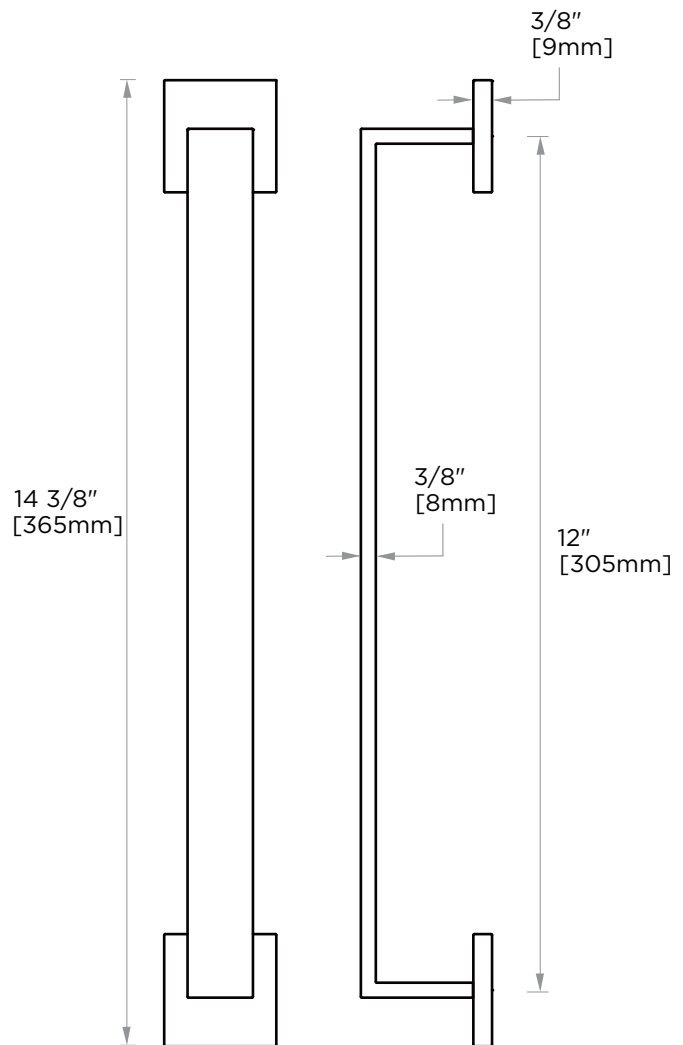

WARRANTY:

Lifetime Limited (Residential Use)
One Year (Commercial Use)

NOTE: Dimensions and specifications are subject to change without notice.