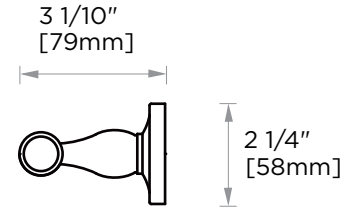

LYON COLLECTION TOWEL BAR 12" 351120

PRODUCT NAME: TOWEL BAR 12"

PRODUCT CODE: 351120

MATERIAL: All-brass construction

KEY FEATURES: Traditional design. Solid round anchors are firmly set off with finely contoured finials.

NOTE: Dimensions and specifications are subject to change without notice.