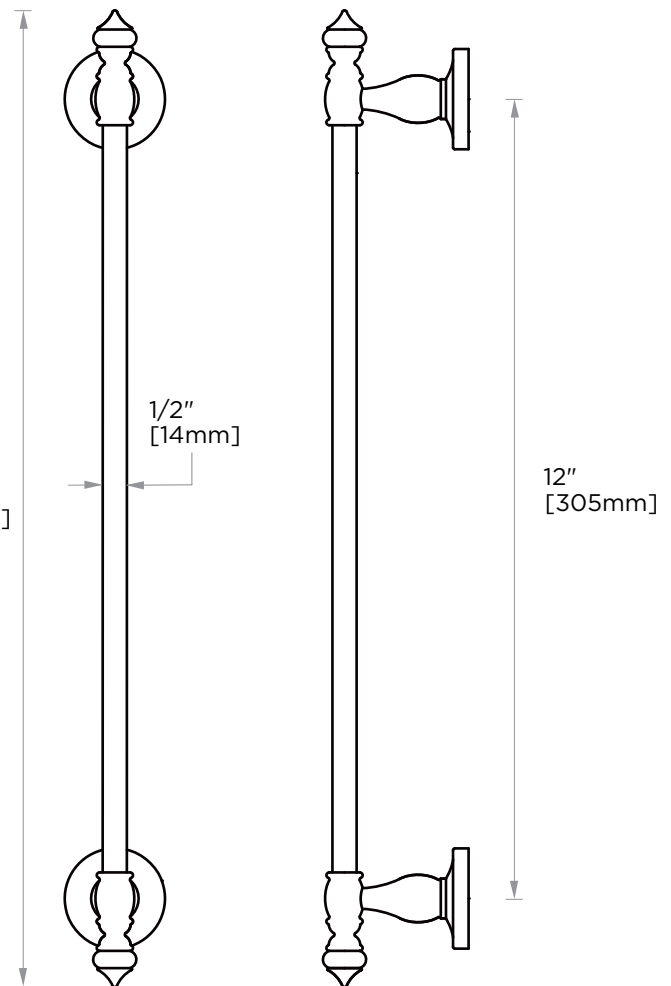

LYON COLLECTION TOWEL BAR 12" 351120

PRODUCT NAME: TOWEL BAR 12"

PRODUCT CODE: 351120

MATERIAL: All-brass construction

KEY FEATURES: Traditional design. Solid round anchors are firmly set off with finely contoured finials.

NOTE: Dimensions and specifications are subject to change without notice.