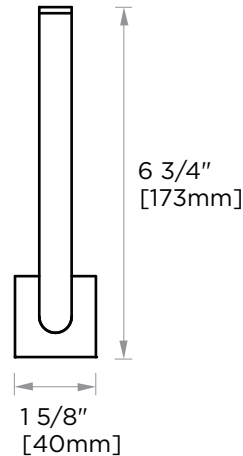

WARRANTY:

Lifetime Limited (Residential Use)
One Year (Commercial Use)

NOTE: Dimensions and specifications are subject to change without notice.