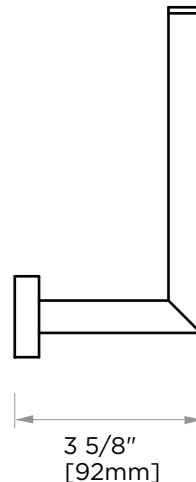

WARRANTY:

Lifetime Limited (Residential Use)
One Year (Commercial Use)

NOTE: Dimensions and specifications are subject to change without notice.