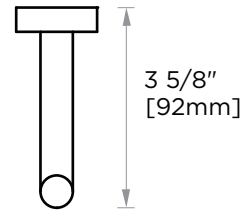

## MADRID COLLECTION SPARE TISSUE HOLDER 262156

**PRODUCT NAME:** SPARE TISSUE HODLER

**PRODUCT CODE:** 262156

**MATERIAL:** All-brass construction

**KEY FEATURES:** Contemporary design.  
Simple and straight forward lines.  
Strong linear silhouette.