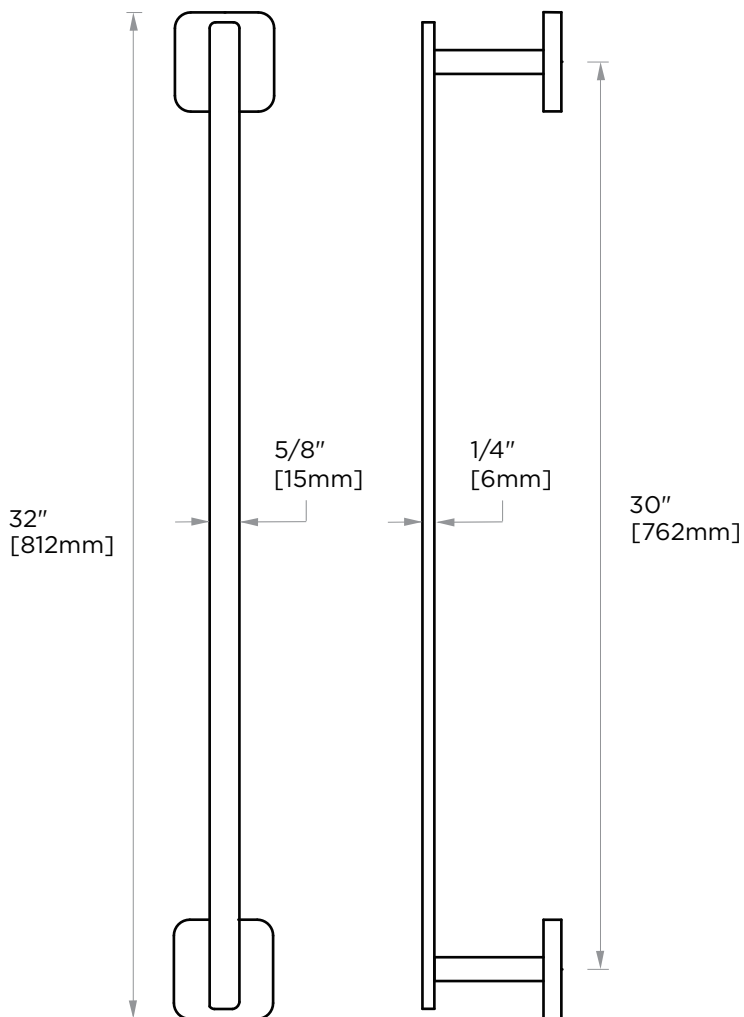

WARRANTY:

Lifetime Limited (Residential Use)
One Year (Commercial Use)

NOTE: Dimensions and specifications are subject to change without notice.