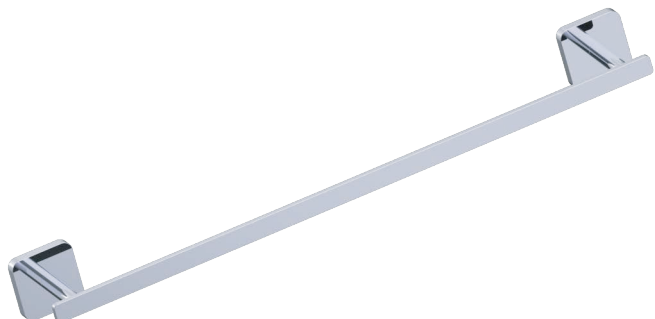

MILAN COLLECTION TOWEL BAR 30" 254300

PRODUCT NAME: TOWEL BAR 30"

PRODUCT CODE: 254300

MATERIAL: All-brass construction

KEY FEATURES: Contemporary design. Clean linear statement combined with engineered curves.

STOCKED FINISHES:

- Polished Chrome (99)
- Brushed Nickel (81)
- Polished Nickel (68)
- Matte Black (48)

SPECIAL FINISHES AVAILABLE: 26 options available. Please see our website for full list samples

WARRANTY: