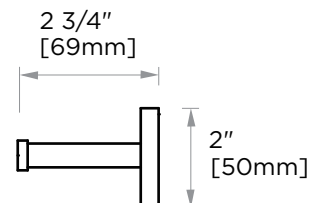

MILAN COLLECTION TOWEL BAR 30" 254300

PRODUCT NAME: TOWEL BAR 30"

PRODUCT CODE: 254300

MATERIAL: All-brass construction

KEY FEATURES: Contemporary design. Clean linear statement combined with engineered curves.