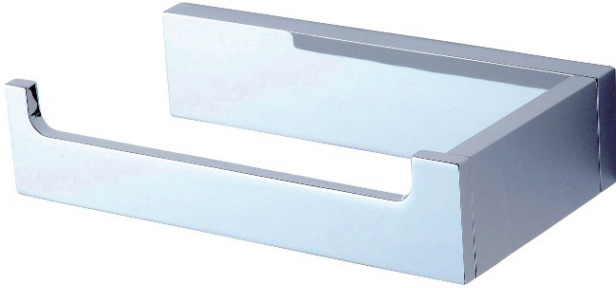

**BERLIN COLLECTION**  
**TISSUE HOLDER**  
232151L

**PRODUCT NAME:** TISSUE HOLDER

**PRODUCT CODE:** 232151L

**MATERIAL:** All-brass construction

**KEY FEATURES:** Contemporary design with solid bold rectangular geometry.

**STOCKED FINISHES:**

- Polished Chrome (99)
- Brushed Nickel (81)
- Polished Nickel (68)
- Matte Black (48)

**SPECIAL FINISHES AVAILABLE:** 26 options available. Please see our website for full list samples