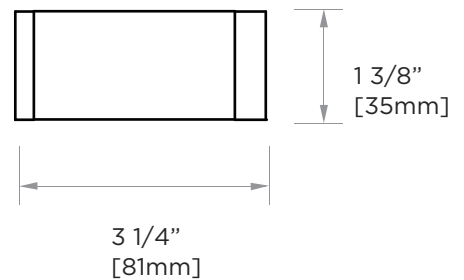

NOTE: Dimensions and specifications are subject to change without notice.