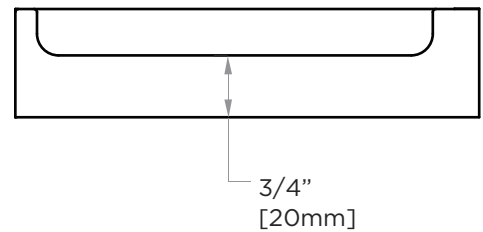

NOTE: Dimensions and specifications are subject to change without notice.