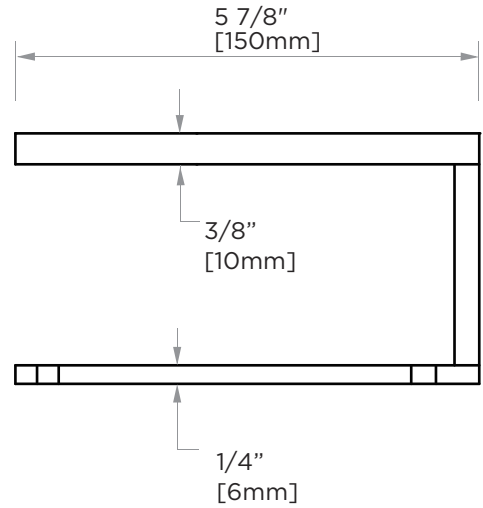

NOTE: Dimensions and specifications are subject to change without notice.