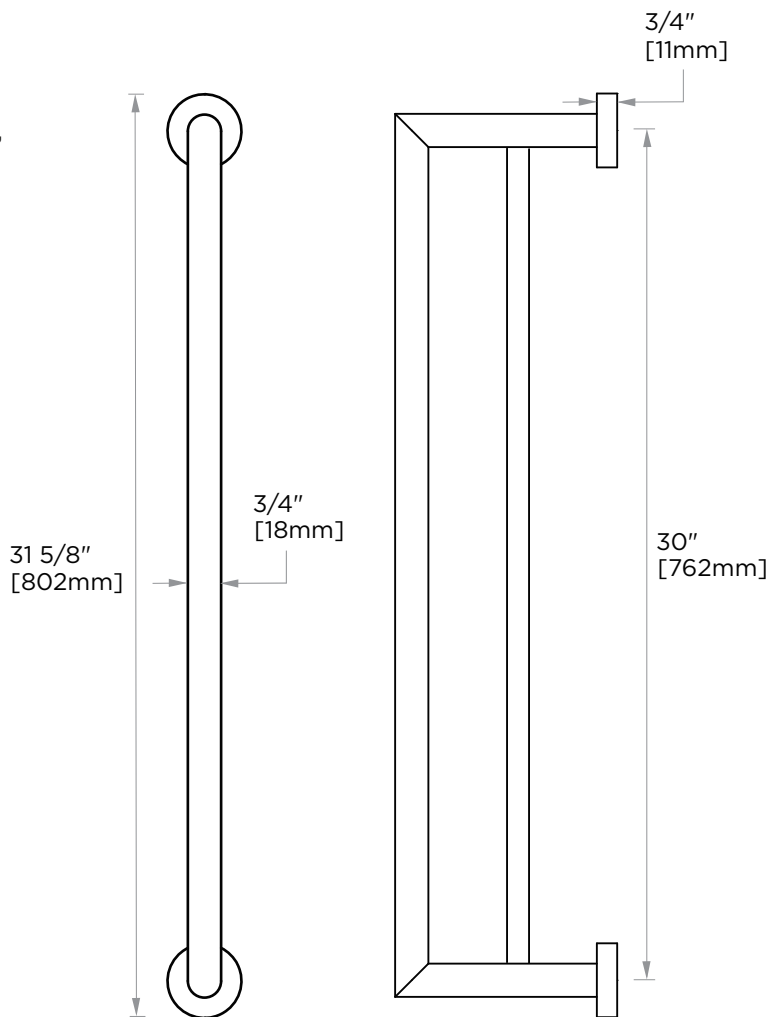

## OSLO COLLECTION DOUBLE TOWEL BAR 144302

**PRODUCT NAME:** DOUBLE TOWEL BAR 30"

**PRODUCT CODE:** 144302

**MATERIAL:** All-brass construction

**KEY FEATURES:** Contemporary design.  
Round minimalist look.

NOTE: Dimensions and specifications are subject to change without notice.