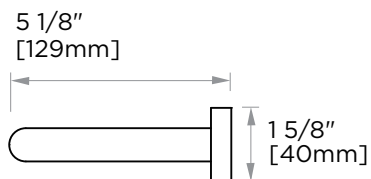

## OSLO COLLECTION DOUBLE TOWEL BAR 144302

**PRODUCT NAME:** DOUBLE TOWEL BAR 30"

**PRODUCT CODE:** 144302

**MATERIAL:** All-brass construction

**KEY FEATURES:** Contemporary design.  
Round minimalist look.

NOTE: Dimensions and specifications are subject to change without notice.