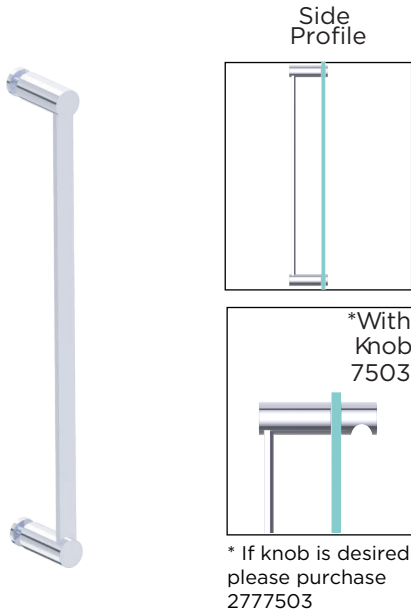

## PORTO COLLECTION SINGLE SHOWER DOOR HANDLE 1377524

**PRODUCT NAME:** SINGLE SHOWER DOOR HANDLE

**PRODUCT CODE:** 1377524

**MATERIAL:** All-brass construction

**KEY FEATURES:** Contemporary design. Round and linear geometries. Sleek modern aesthetic.

## HANDLES INFO

Components Included		
①	Handle	X1
②	Set Screw M6	X2
③	Fixing Bracket	X2
④	Rubber Gasket	X4

Mounting Kits Included		
	X1	Allen Key

## GLASS INFO

Glass Hole C-C Distance		
A	8"/203mm	8" Shower Door Handle
	12"/305mm	12" Shower Door Handle
	18"/457mm	18" Shower Door Handle
	24"/610mm	24" Shower Door Handle
	36"/914mm	36" Shower Door Handle
B	1/2" (12mm)	Glass Hole Diameter
C	6-12mm	Glass Thickness