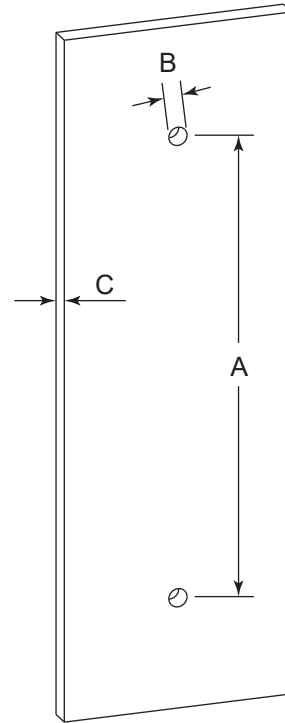

## PORTO COLLECTION SINGLE SHOWER DOOR HANDLE 1377524

**PRODUCT NAME:** SINGLE SHOWER DOOR HANDLE

**PRODUCT CODE:** 1377524

**MATERIAL:** All-brass construction

**KEY FEATURES:** Contemporary design. Round and linear geometries. Sleek modern aesthetic.

NOTE: Dimensions and specifications are subject to change without notice.

## HANDLES INFO

Components Included		
①	Handle	X1
②	Set Screw M6	X2
③	Fixing Bracket	X2
④	Rubber Gasket	X4

Mounting Kits Included		
	X1	Allen Key

## GLASS INFO

Glass Hole C-C Distance		
A	8"/203mm	8" Shower Door Handle
	12"/305mm	12" Shower Door Handle
	18"/457mm	18" Shower Door Handle
	24"/610mm	24" Shower Door Handle
	36"/914mm	36" Shower Door Handle
B	1/2" (12mm)	Glass Hole Diameter
C	6-12mm	Glass Thickness