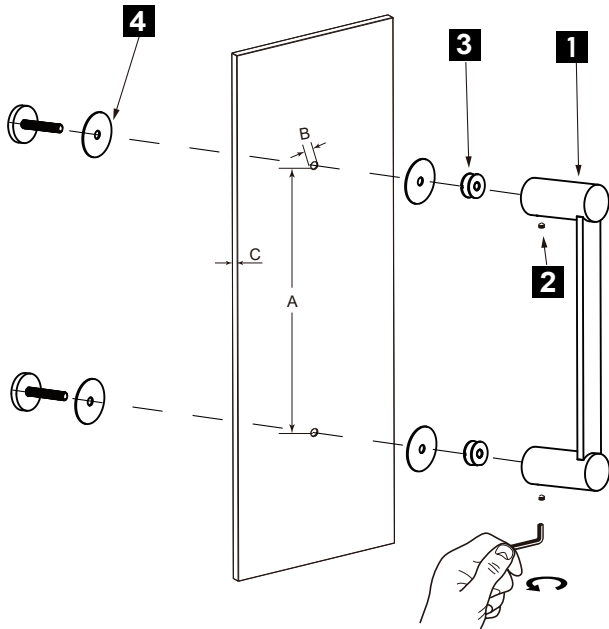

## PORTO COLLECTION SINGLE SHOWER DOOR HANDLE 1377524

**PRODUCT NAME:** SINGLE SHOWER DOOR HANDLE

**PRODUCT CODE:** 1377524

**MATERIAL:** All-brass construction

**KEY FEATURES:** Contemporary design. Round and linear geometries. Sleek modern aesthetic.

NOTE: Dimensions and specifications are subject to change without notice.

## HANDLES INFO

Components Included		
①	Handle	X1
②	Set Screw M6	X2
③	Fixing Bracket	X2
④	Rubber Gasket	X4

Mounting Kits Included		
	X1	Allen Key

## GLASS INFO

Glass Hole C-C Distance		
A	8"/203mm	8" Shower Door Handle
	12"/305mm	12" Shower Door Handle
	18"/457mm	18" Shower Door Handle
	24"/610mm	24" Shower Door Handle
	36"/914mm	36" Shower Door Handle
B	1/2" (12mm)	Glass Hole Diameter
C	6-12mm	Glass Thickness