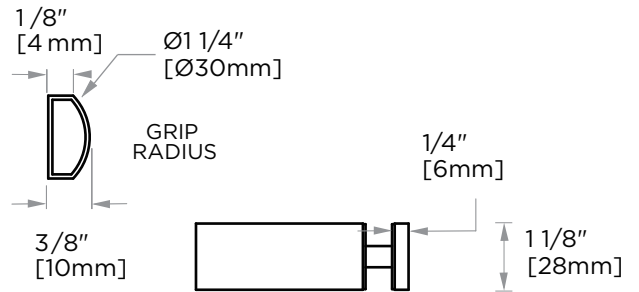

## PORTO COLLECTION SINGLE SHOWER DOOR HANDLE 1377524

**PRODUCT NAME:** SINGLE SHOWER DOOR HANDLE

**PRODUCT CODE:** 1377524

**MATERIAL:** All-brass construction

**KEY FEATURES:** Contemporary design. Round and linear geometries. Sleek modern aesthetic.

## GLASS INFO

Glass Hole C-C Distance		
A	8"/203mm	8" Shower Door Handle
	12"/305mm	12" Shower Door Handle
	18"/457mm	18" Shower Door Handle
	24"/610mm	24" Shower Door Handle
	36"/914mm	36" Shower Door Handle
B	1/2" (12mm)	Glass Hole Diameter
C	6-12mm	Glass Thickness