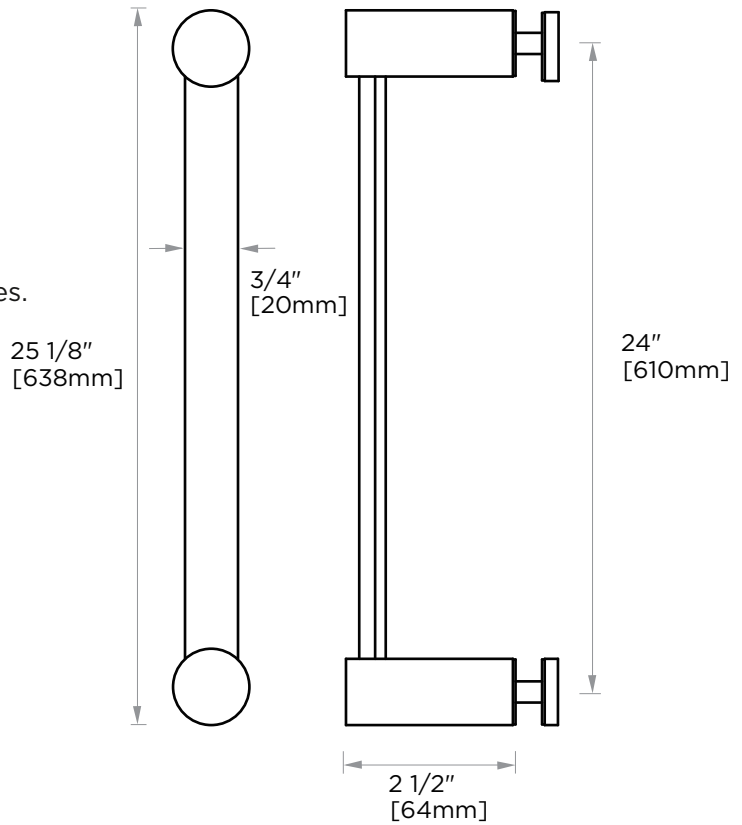

## PORTO COLLECTION SINGLE SHOWER DOOR HANDLE 1377524

**PRODUCT NAME:** SINGLE SHOWER DOOR HANDLE

**PRODUCT CODE:** 1377524

**MATERIAL:** All-brass construction

**KEY FEATURES:** Contemporary design. Round and linear geometries. Sleek modern aesthetic.

NOTE: Dimensions and specifications are subject to change without notice.

## HANDLES INFO

Components Included		
①	Handle	X1
②	Set Screw M6	X2
③	Fixing Bracket	X2
④	Rubber Gasket	X4

Mounting Kits Included		
	X1	Allen Key

## GLASS INFO

Glass Hole C-C Distance		
A	8"/203mm	8" Shower Door Handle
	12"/305mm	12" Shower Door Handle
	18"/457mm	18" Shower Door Handle
	24"/610mm	24" Shower Door Handle
	36"/914mm	36" Shower Door Handle
B	1/2" (12mm)	Glass Hole Diameter
C	6-12mm	Glass Thickness