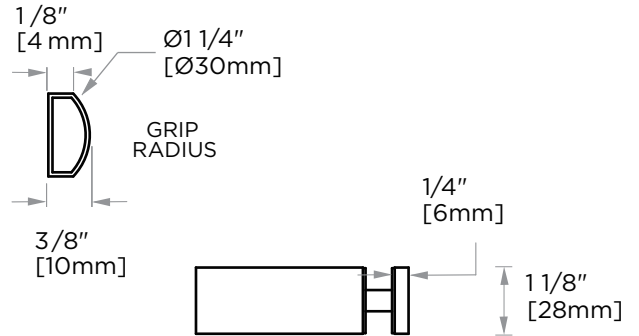

## PORTO COLLECTION SINGLE SHOWER DOOR HANDLE 1377508

**PRODUCT NAME:** SINGLE SHOWER DOOR HANDLE

**PRODUCT CODE:** 1377508

**MATERIAL:** All-brass construction

**KEY FEATURES:** Contemporary design. Round and linear geometries. Sleek modern aesthetic.

9 1/8" [231mm]

NOTE: Dimensions and specifications are subject to change without notice.

## GLASS INFO

Glass Hole C-C Distance		
A	8"/203mm	8" Shower Door Handle
	12"/305mm	12" Shower Door Handle
	18"/457mm	18" Shower Door Handle
	24"/610mm	24" Shower Door Handle
	36"/914mm	36" Shower Door Handle
B	1/2" (12mm)	Glass Hole Diameter
C	6-12mm	Glass Thickness