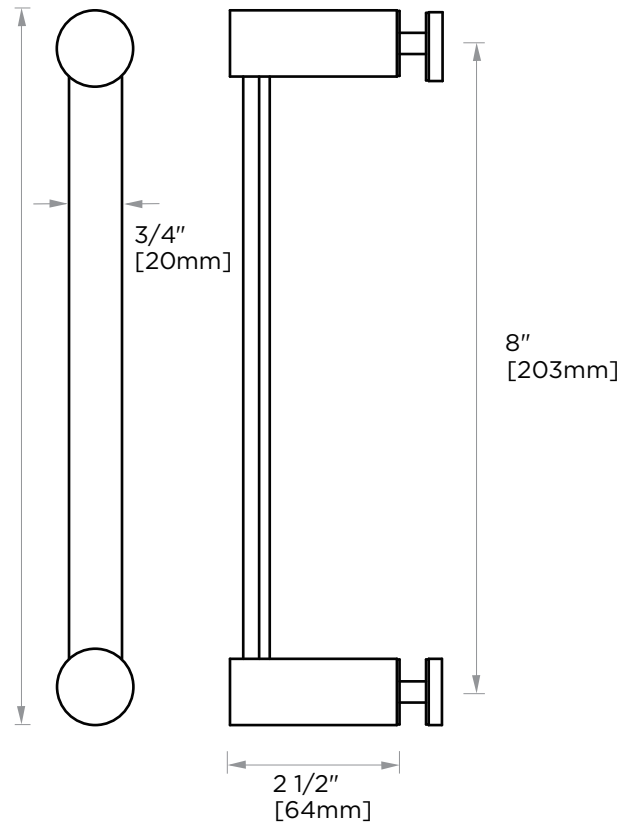

## PORTO COLLECTION SINGLE SHOWER DOOR HANDLE 1377508

**PRODUCT NAME:** SINGLE SHOWER DOOR HANDLE

**PRODUCT CODE:** 1377508

**MATERIAL:** All-brass construction

**KEY FEATURES:** Contemporary design. Round and linear geometries. Sleek modern aesthetic.

9 1/8" [231mm]

NOTE: Dimensions and specifications are subject to change without notice.

## HANDLES INFO

Components Included		
①	Handle	X1
②	Set Screw M6	X2
③	Fixing Bracket	X2
④	Rubber Gasket	X4

Mounting Kits Included		
	X1	Allen Key

## GLASS INFO

Glass Hole C-C Distance		
A	8"/203mm	8" Shower Door Handle
	12"/305mm	12" Shower Door Handle
	18"/457mm	18" Shower Door Handle
	24"/610mm	24" Shower Door Handle
	36"/914mm	36" Shower Door Handle
B	1/2" (12mm)	Glass Hole Diameter
C	6-12mm	Glass Thickness