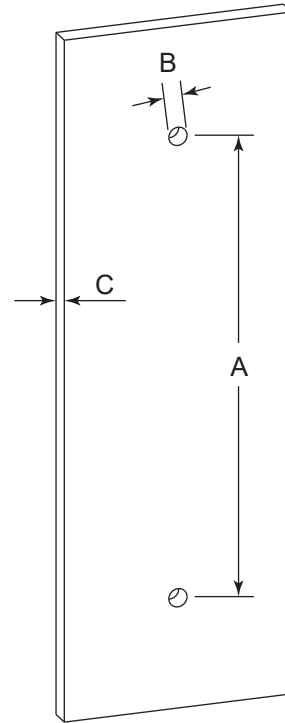

## PORTO COLLECTION SINGLE SHOWER DOOR HANDLE 1377508

**PRODUCT NAME:** SINGLE SHOWER DOOR HANDLE

**PRODUCT CODE:** 1377508

**MATERIAL:** All-brass construction

**KEY FEATURES:** Contemporary design. Round and linear geometries. Sleek modern aesthetic.

9 1/8" [231mm]

NOTE: Dimensions and specifications are subject to change without notice.

## HANDLES INFO

Components Included		
①	Handle	X1
②	Set Screw M6	X2
③	Fixing Bracket	X2
④	Rubber Gasket	X4

Mounting Kits Included		
	X1	Allen Key

## GLASS INFO

Glass Hole C-C Distance		
A	8"/203mm	8" Shower Door Handle
	12"/305mm	12" Shower Door Handle
	18"/457mm	18" Shower Door Handle
	24"/610mm	24" Shower Door Handle
	36"/914mm	36" Shower Door Handle
B	1/2" (12mm)	Glass Hole Diameter
C	6-12mm	Glass Thickness