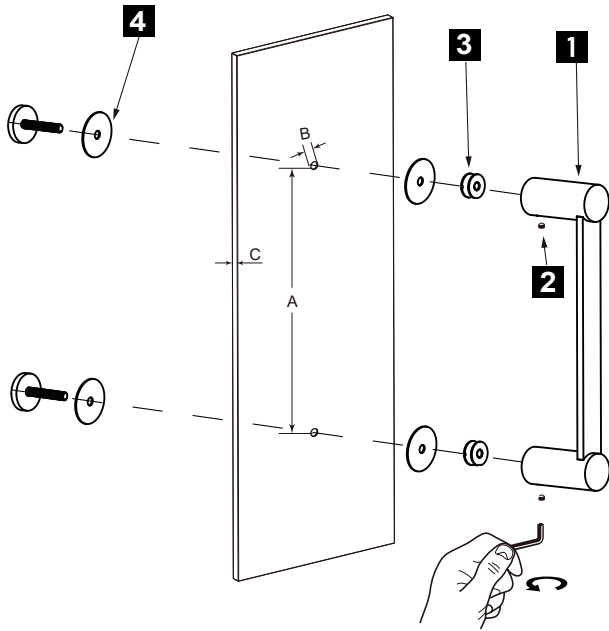

## PORTO COLLECTION SINGLE SHOWER DOOR HANDLE 1377508

**PRODUCT NAME:** SINGLE SHOWER DOOR HANDLE

**PRODUCT CODE:** 1377508

**MATERIAL:** All-brass construction

**KEY FEATURES:** Contemporary design. Round and linear geometries. Sleek modern aesthetic.

9 1/8" [231mm]

NOTE: Dimensions and specifications are subject to change without notice.

## HANDLES INFO

Components Included		
①	Handle	X1
②	Set Screw M6	X2
③	Fixing Bracket	X2
④	Rubber Gasket	X4

Mounting Kits Included		
	X1	Allen Key

## GLASS INFO

Glass Hole C-C Distance		
A	8"/203mm	8" Shower Door Handle
	12"/305mm	12" Shower Door Handle
	18"/457mm	18" Shower Door Handle
	24"/610mm	24" Shower Door Handle
	36"/914mm	36" Shower Door Handle
B	1/2" (12mm)	Glass Hole Diameter
C	6-12mm	Glass Thickness