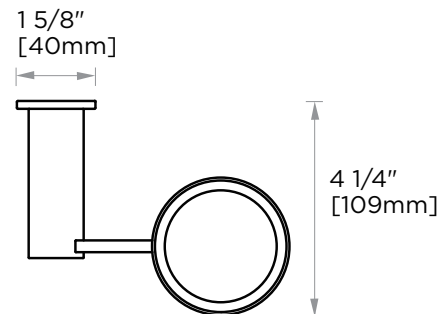

Includes Rosette : 40X4mm

Without Rosette

With Rosette

PORTO COLLECTION TUMBLER WITH HOLDER 137660

PRODUCT NAME: TUMBLER WITH HOLDER

PRODUCT CODE: 137660

MATERIAL: All-brass construction

KEY FEATURES: Contemporary design.
Round and linear geometries.
Sleek modern aesthetic.

STOCKED FINISHES:

- Polished Chrome (99)
- Brushed Nickel (81)
- Polished Nickel (68)
- Matte Black (48)

SPECIAL FINISHES AVAILABLE:

26 options available.
Please see our website for full list samples

WARRANTY:

Lifetime Limited (Residential Use)
One Year (Commercial Use)

NOTE: Dimensions and specifications are subject to change without notice.