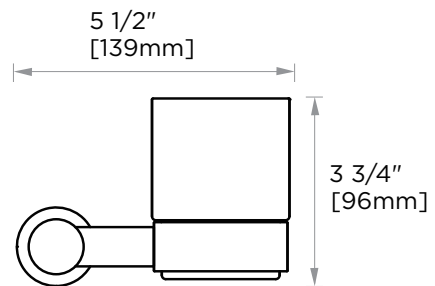

Includes Rosette : 40X4mm

Without Rosette

With Rosette

PORTO COLLECTION TUMBLER WITH HOLDER 137660

PRODUCT NAME: TUMBLER WITH HOLDER

PRODUCT CODE: 137660

MATERIAL: All-brass construction

KEY FEATURES: Contemporary design.
Round and linear geometries.
Sleek modern aesthetic.

STOCKED FINISHES:

- Polished Chrome (99)
- Brushed Nickel (81)
- Polished Nickel (68)
- Matte Black (48)

SPECIAL FINISHES AVAILABLE:

26 options available.
Please see our website for full list samples

WARRANTY:

Lifetime Limited (Residential Use)
One Year (Commercial Use)

NOTE: Dimensions and specifications are subject to change without notice.