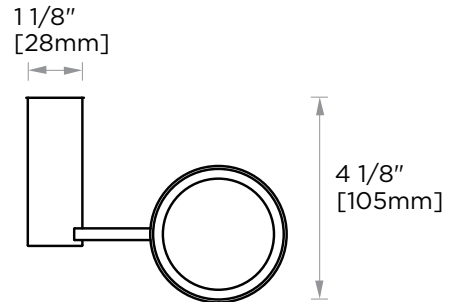

Includes Rosette : 40X4mm

Without Rosette

With Rosette

PORTO COLLECTION TUMBLER WITH HOLDER 137660

PRODUCT NAME: TUMBLER WITH HOLDER

PRODUCT CODE: 137660

MATERIAL: All-brass construction

KEY FEATURES: Contemporary design.
Round and linear geometries.
Sleek modern aesthetic.

STOCKED FINISHES:

- Polished Chrome (99)
- Brushed Nickel (81)
- Polished Nickel (68)
- Matte Black (48)

SPECIAL FINISHES AVAILABLE:

26 options available.
Please see our website for full list samples

WARRANTY:

Lifetime Limited (Residential Use)
One Year (Commercial Use)

NOTE: Dimensions and specifications are subject to change without notice.