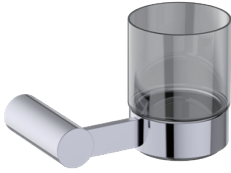

Includes Rosette : 40X4mm

Without Rosette

With Rosette

PORTO COLLECTION TUMBLER WITH HOLDER 137660

PRODUCT NAME: TUMBLER WITH HOLDER

PRODUCT CODE: 137660

MATERIAL: All-brass construction

KEY FEATURES: Contemporary design.
Round and linear geometries.
Sleek modern aesthetic.

STOCKED FINISHES:

- Polished Chrome (99)
- Brushed Nickel (81)
- Polished Nickel (68)
- Matte Black (48)

SPECIAL FINISHES AVAILABLE:

26 options available.
Please see our website for full list samples

WARRANTY: