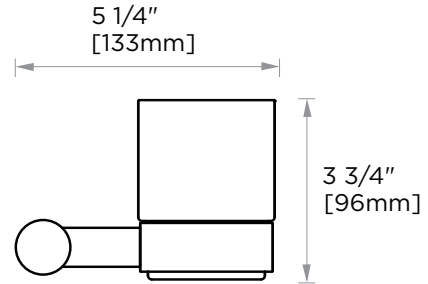

NOTE: Dimensions and specifications are subject to change without notice.