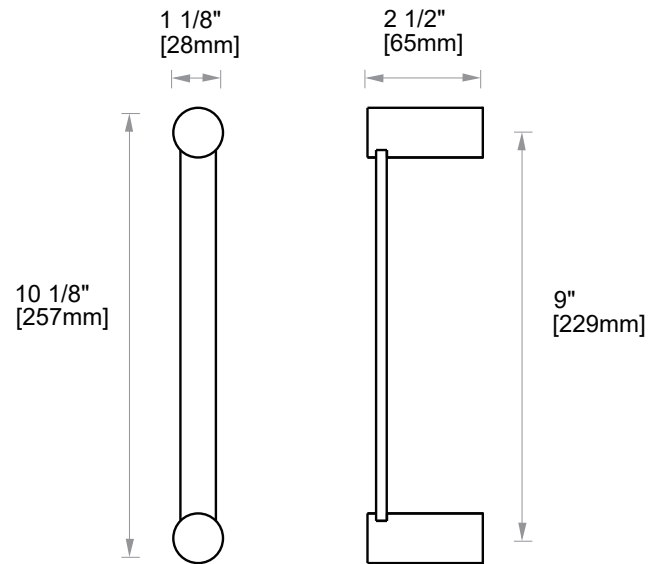

INCLUDES ROSETTE : 40X4MM

PORTO COLLECTION TOWEL BAR 9"

137109

Without Rosette

With Rosette

PRODUCT NAME: PORTO TOWEL BAR 9"

PRODUCT CODE: 137109

MATERIAL: All-brass construction

WARRANTY:

Lifetime Limited (Residential Use)
One Year (Commercial Use)

NOTE: Dimensions and specifications are subject to change without notice.

PORTO COLLECTION

Large Round Rosette
137RDLG 48X10mm

Small Square Rosette
277SQSM 40X4mm

Large Square Rosette
277SQLG 45X12mm

NOTE: Dimensions and specifications are subject to change without notice.