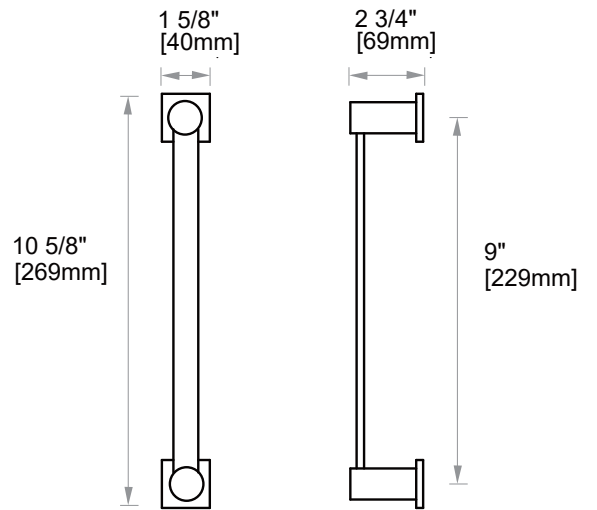

WARRANTY:

Lifetime Limited (Residential Use)
One Year (Commercial Use)

NOTE: Dimensions and specifications are subject to change without notice.

PORTO COLLECTION

Large Round Rosette
137RDLG 48X10mm

Small Square Rosette
277SQSM 40X4mm

Large Square Rosette
277SQLG 45X12mm

NOTE: Dimensions and specifications are subject to change without notice.