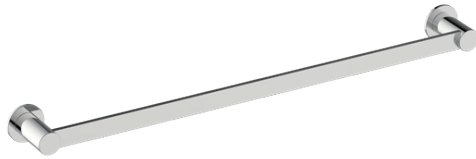

INCLUDES ROSETTE : 40X4MM

PORTO COLLECTION TOWEL BAR 9"

137109

Without Rosette

With Rosette

PRODUCT NAME: PORTO TOWEL BAR 9"

PRODUCT CODE: 137109

MATERIAL: All-brass construction

KEY FEATURES: Contemporary design.
Round and linear geometries.
Sleek modern aesthetic.

STOCKED FINISHES:

- Polished Chrome (99)
- Brushed Nickel (81)
- Polished Nickel (68)
- Matte Black (48)

SPECIAL FINISHES AVAILABLE: 26 options available.
Please see our website for full list of samples

WARRANTY:

Lifetime Limited (Residential Use)
One Year (Commercial Use)

NOTE: Dimensions and specifications are subject to change without notice.

PORTO COLLECTION

Large Round Rosette
137RDLG 48X10mm

Small Square Rosette
277SQSM 40X4mm

Large Square Rosette
277SQLG 45X12mm

NOTE: Dimensions and specifications are subject to change without notice.