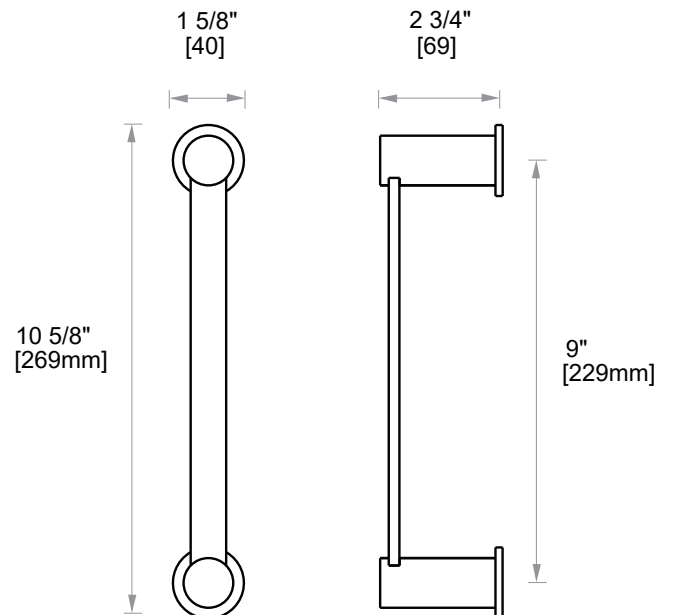

INCLUDES ROSETTE : 40X4MM

PORTO COLLECTION TOWEL BAR 9"

137109

Without Rosette

With Rosette

PRODUCT NAME: PORTO TOWEL BAR 9"

PRODUCT CODE: 137109

MATERIAL: All-brass construction

WARRANTY:

Lifetime Limited (Residential Use)
One Year (Commercial Use)

NOTE: Dimensions and specifications are subject to change without notice.

PORTO COLLECTION

Large Round Rosette
137RDLG 48X10mm

Small Square Rosette
277SQSM 40X4mm

Large Square Rosette
277SQLG 45X12mm

NOTE: Dimensions and specifications are subject to change without notice.