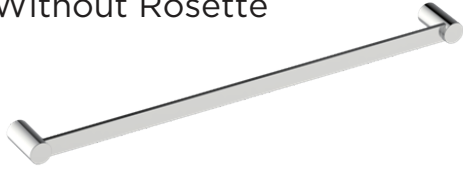

INCLUDES ROSETTE : 40X4MM

PORTO COLLECTION TOWEL BAR 9"

137109

Without Rosette

With Rosette

PRODUCT NAME: PORTO TOWEL BAR 9"

PRODUCT CODE: 137109

MATERIAL: All-brass construction

KEY FEATURES: Contemporary design.
Round and linear geometries.
Sleek modern aesthetic.

STOCKED FINISHES:

- Polished Chrome (99)
- Brushed Nickel (81)
- Polished Nickel (68)
- Matte Black (48)

SPECIAL FINISHES AVAILABLE: 26 options available.
Please see our website for full list of samples

WARRANTY:

Lifetime Limited (Residential Use)
One Year (Commercial Use)

NOTE: Dimensions and specifications are subject to change without notice.

PORTO COLLECTION

Large Round Rosette
137RDLG 48X10mm

Small Square Rosette
277SQSM 40X4mm

Large Square Rosette
277SQLG 45X12mm

NOTE: Dimensions and specifications are subject to change without notice.