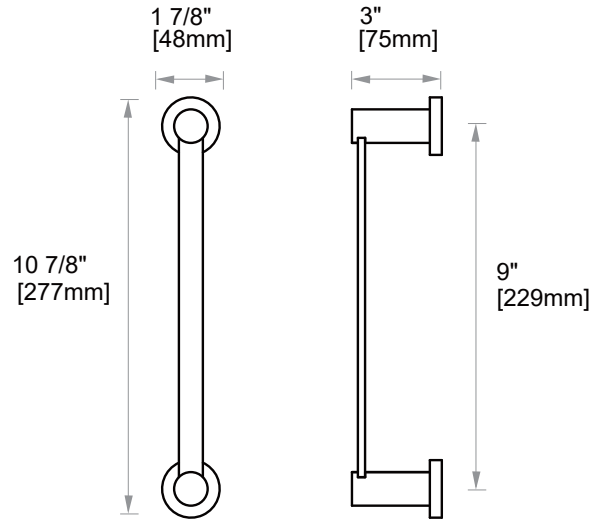

INCLUDES ROSETTE : 40X4MM

PORTO COLLECTION TOWEL BAR 9"

137109

Without Rosette

With Rosette

PRODUCT NAME: PORTO TOWEL BAR 9"

PRODUCT CODE: 137109

MATERIAL: All-brass construction

WARRANTY:

Lifetime Limited (Residential Use)
One Year (Commercial Use)

NOTE: Dimensions and specifications are subject to change without notice.

PORTO COLLECTION

Large Round Rosette
137RDLG 48X10mm

Small Square Rosette
277SQSM 40X4mm

Large Square Rosette
277SQLG 45X12mm

NOTE: Dimensions and specifications are subject to change without notice.