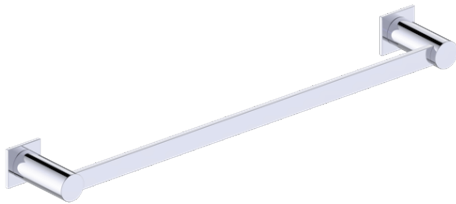

INCLUDES ROSETTE : 40X4MM

PORTO COLLECTION TOWEL BAR 9"

137109

Without Rosette

With Rosette

PRODUCT NAME: PORTO TOWEL BAR 9"

PRODUCT CODE: 137109

MATERIAL: All-brass construction

KEY FEATURES: Contemporary design.
Round and linear geometries.
Sleek modern aesthetic.

STOCKED FINISHES:

- Polished Chrome (99)
- Brushed Nickel (81)
- Polished Nickel (68)
- Matte Black (48)

SPECIAL FINISHES AVAILABLE: 26 options available.
Please see our website for full list of samples

WARRANTY:

Lifetime Limited (Residential Use)
One Year (Commercial Use)

NOTE: Dimensions and specifications are subject to change without notice.

PORTO COLLECTION

Large Round Rosette
137RDLG 48X10mm

Small Square Rosette
277SQSM 40X4mm

Large Square Rosette
277SQLG 45X12mm

NOTE: Dimensions and specifications are subject to change without notice.