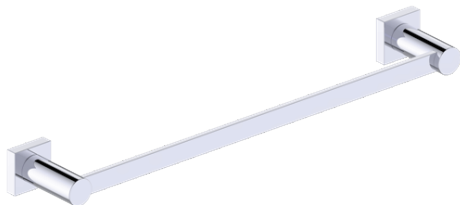

INCLUDES ROSETTE : 40X4MM

PORTO COLLECTION TOWEL BAR 9"

137109

Without Rosette

With Rosette

PRODUCT NAME: PORTO TOWEL BAR 9"

PRODUCT CODE: 137109

MATERIAL: All-brass construction

KEY FEATURES: Contemporary design.
Round and linear geometries.
Sleek modern aesthetic.

STOCKED FINISHES:

- Polished Chrome (99)
- Brushed Nickel (81)
- Polished Nickel (68)
- Matte Black (48)

SPECIAL FINISHES AVAILABLE: 26 options available.
Please see our website for full list of samples

WARRANTY:

Lifetime Limited (Residential Use)
One Year (Commercial Use)

NOTE: Dimensions and specifications are subject to change without notice.

PORTO COLLECTION

Large Round Rosette
137RDLG 48X10mm

Small Square Rosette
277SQSM 40X4mm

Large Square Rosette
277SQLG 45X12mm

NOTE: Dimensions and specifications are subject to change without notice.