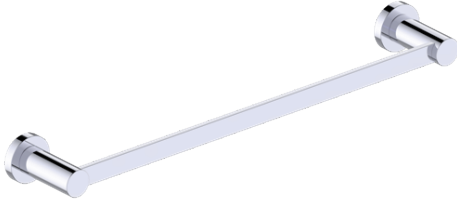

INCLUDES ROSETTE : 40X4MM

PORTO COLLECTION TOWEL BAR 9"

137109

Without Rosette

With Rosette

PRODUCT NAME: PORTO TOWEL BAR 9"

PRODUCT CODE: 137109

MATERIAL: All-brass construction

KEY FEATURES: Contemporary design.
Round and linear geometries.
Sleek modern aesthetic.

STOCKED FINISHES:

- Polished Chrome (99)
- Brushed Nickel (81)
- Polished Nickel (68)
- Matte Black (48)

SPECIAL FINISHES AVAILABLE: 26 options available.
Please see our website for full list of samples

WARRANTY:

Lifetime Limited (Residential Use)
One Year (Commercial Use)

NOTE: Dimensions and specifications are subject to change without notice.

PORTO COLLECTION

Large Round Rosette
137RDLG 48X10mm

Small Square Rosette
277SQSM 40X4mm

Large Square Rosette
277SQLG 45X12mm

NOTE: Dimensions and specifications are subject to change without notice.