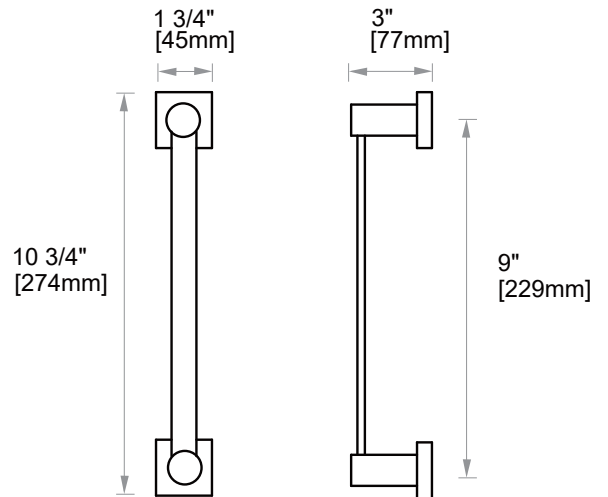

WARRANTY:

Lifetime Limited (Residential Use)
One Year (Commercial Use)

NOTE: Dimensions and specifications are subject to change without notice.

PORTO COLLECTION

Large Round Rosette
137RDLG 48X10mm

Small Square Rosette
277SQSM 40X4mm

Large Square Rosette
277SQLG 45X12mm

NOTE: Dimensions and specifications are subject to change without notice.