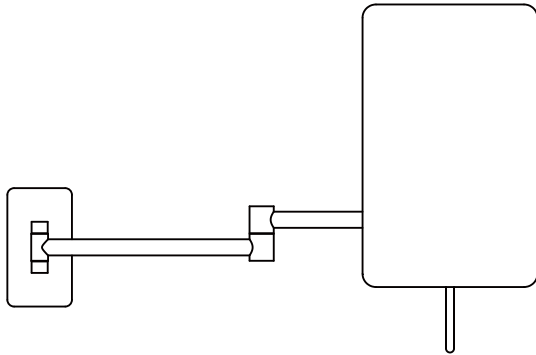

COSMETIC MIRRORS

ROUND WALL MOUNTED 5.5x8.5" MIRROR

KCM-SS-8

Magnification Mirror

CONTENTS

Tools Needed - **1**

Parts - **2**

Mirror Installation - **2**

If you experience any problems with your wall mirror, contact your dealer

Limited Warranty — One Year Term

TOOLS NEEDED

PARTS

Magnification Mirror

MIRROR INSTALLATION

1. Remove the back-plate from the wall base by unscrewing the top and bottom screws.
2. Carefully select the wall mirror location. It is suggested the mirror be attached to a stud. Hold the back-plate up to the wall and ensure it is vertical with a level. Mark the locations of the top and bottom holes on the wall.
3. If no stud is available, use the supplied plastic anchors. Drill a 5/16" hole into drywall/wallboard, tile, plaster, brick, or concrete at the location you marked. Insert the wall anchor into the hole. Tap until anchor flange is flush with the wall.
4. Align the back-plate holes with either the locations marked in Step 2 or the plastic anchors in Step 3. Using the screws from the hardware bag, mount the back plate onto the wall by tightening both screws.
5. Continue to tighten screw until there is a strong resistance. **DO NOT OVER TIGHTEN.**
6. Place the wall base on top of the back-plate. Tighten both screws that were removed in Step 1 until the wall base is firm and does not move.