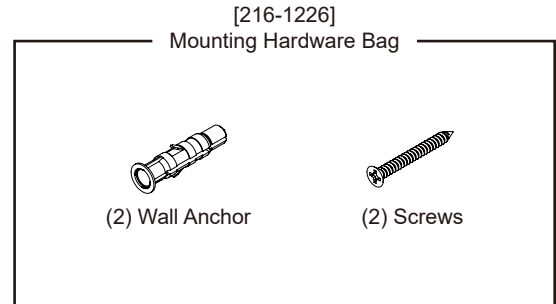

If you experience any problems with your wall mirror, contact your dealer

Limited Warranty — One Year Term

TOOLS NEEDED

PARTS

Magnification Mirror

MIRROR INSTALLATION

1. Remove the back-plate from the wall base by unscrewing the top and bottom screws.
2. Carefully select the wall mirror location. It is suggested the mirror be attached to a stud. Hold the back-plate up to the wall and ensure it is vertical with a level. Mark the locations of the top and bottom holes on the wall.
3. If no stud is available, use the supplied plastic anchors. Drill a 5/16" hole into drywall/wallboard, tile, plaster, brick, or concrete at the location you marked. Insert the wall anchor into the hole. Tap until anchor flange is flush with the wall.
4. Align the back-plate holes with either the locations marked in Step 2 or the plastic anchors in Step 3. Using the screws from the hardware bag, mount the back plate onto the wall by tightening both screws.
5. Continue to tighten screw until there is a strong resistance. **DO NOT OVER TIGHTEN.**
6. Place the wall base on top of the back-plate. Tighten both screws that were removed in Step 1 until the wall base is firm and does not move.