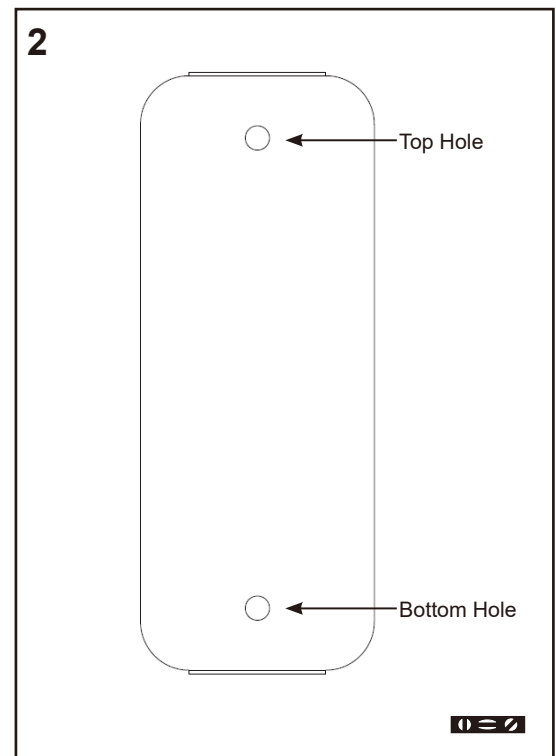

COSMETIC MIRRORS

ROUND WALL MOUNTED 5.5x8.5" MIRROR

KCM-SS-8

Magnification Mirror

CONTENTS

Tools Needed - **1**

Parts - **2**

Mirror Installation - **2**

If you experience any problems with your wall mirror, contact your dealer

Limited Warranty — One Year Term

TOOLS NEEDED

PARTS

Magnification Mirror

MIRROR INSTALLATION

1. Remove the back-plate from the wall base by unscrewing the top and bottom screws.
2. Carefully select the wall mirror location. It is suggested the mirror be attached to a stud. Hold the back-plate up to the wall and ensure it is vertical with a level. Mark the locations of the top and bottom holes on the wall.
3. If no stud is available, use the supplied plastic anchors. Drill a 5/16" hole into drywall/wallboard, tile, plaster, brick, or concrete at the location you marked. Insert the wall anchor into the hole. Tap until anchor flange is flush with the wall.
4. Align the back-plate holes with either the locations marked in Step 2 or the plastic anchors in Step 3. Using the screws from the hardware bag, mount the back plate onto the wall by tightening both screws.
5. Continue to tighten screw until there is a strong resistance. **DO NOT OVER TIGHTEN.**
6. Place the wall base on top of the back-plate. Tighten both screws that were removed in Step 1 until the wall base is firm and does not move.