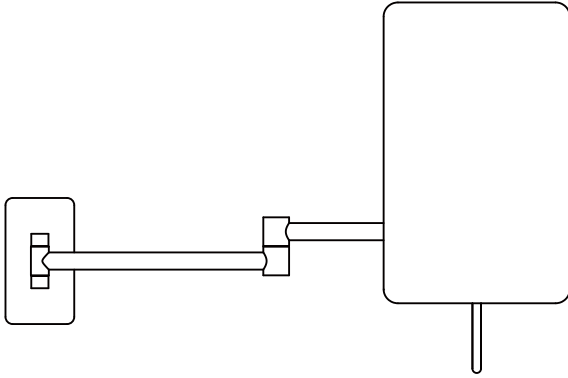

COSMETIC MIRRORS

ROUND WALL MOUNTED 5.5x8.5" MIRROR

KCM-SS-8

Magnification Mirror

CONTENTS

Tools Needed - **1**

Parts - **2**

Mirror Installation - **2**

If you experience any problems with your wall mirror, contact your dealer

Limited Warranty — One Year Term

TOOLS NEEDED

PARTS

Magnification Mirror

MIRROR INSTALLATION

1. Remove the back-plate from the wall base by unscrewing the top and bottom screws.
2. Carefully select the wall mirror location. It is suggested the mirror be attached to a stud. Hold the back-plate up to the wall and ensure it is vertical with a level. Mark the locations of the top and bottom holes on the wall.
3. If no stud is available, use the supplied plastic anchors. Drill a 5/16" hole into drywall/wallboard, tile, plaster, brick, or concrete at the location you marked. Insert the wall anchor into the hole. Tap until anchor flange is flush with the wall.
4. Align the back-plate holes with either the locations marked in Step 2 or the plastic anchors in Step 3. Using the screws from the hardware bag, mount the back plate onto the wall by tightening both screws.
5. Continue to tighten screw until there is a strong resistance. **DO NOT OVER TIGHTEN.**
6. Place the wall base on top of the back-plate. Tighten both screws that were removed in Step 1 until the wall base is firm and does not move.