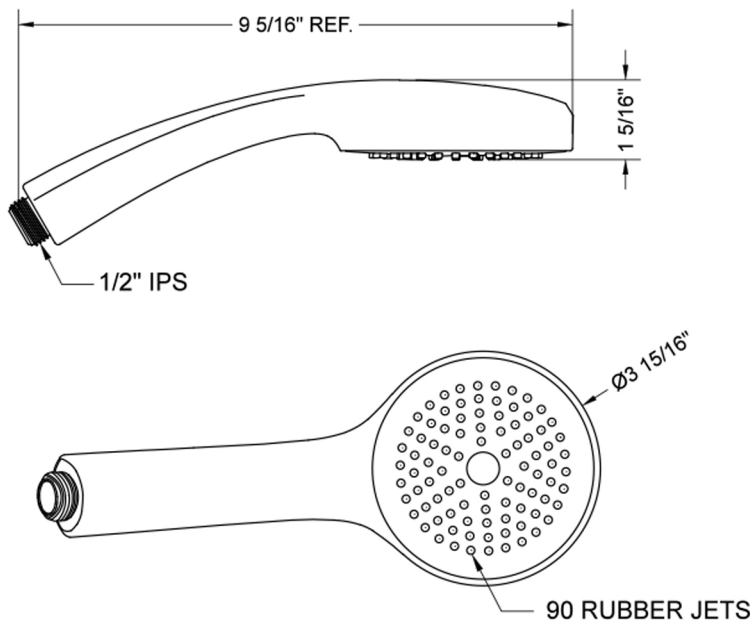

SHOWERALL® Single Function Handshower with JX7® Technnology - 1.5 GPM

Model #: S462-1.5-

JACLO
Confidence from start to finish.™

FEATURES:

- Single function handshower with 4" face
- 1/2" IPS male threads
- 2.0 GPM—WaterSense approved
- Available flow rates: 2.5, 2.0, 1.75 & 1.5 GPM
- JX7® Technology

AVAILABLE FINISHES:

Polished Chrome (PCH) Satin Nickel (SN)

SPECIFICATION DRAWING:

SPRAY PATTERNS: