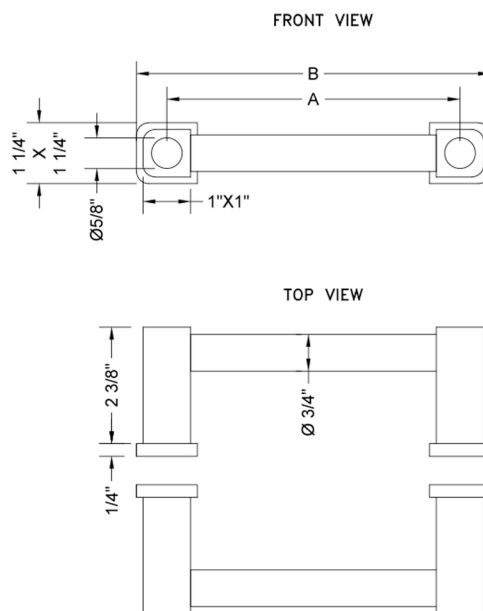

18" H80 Contempo Back to Back Shower Door Pull

Model #: H80-BB-18-

FEATURES:

- Can be mounted vertically or horizontally
- Can be used as a towel bar when mounted horizontally
- Not to be used as a grab bar
- All brass construction, full polished & plated
- Includes rubber gaskets for glass door installation
- Custom sizes available- Contact JACLO for pricing & availability

SPECIFICATION DRAWING:

CONTEMPO BACK TO BACK DOOR PULLS			
PART. #	SPECIFICS	A	B
H80-BB	6" CENTER TO CENTER	6"	7 1/2"
H80-BB-8	8" CENTER TO CENTER	8"	9 1/2"
H80-BB-12	12" CENTER TO CENTER	12"	13 1/2"
H80-BB-16	16" CENTER TO CENTER	16"	17 1/2"
H80-BB-18	18" CENTER TO CENTER	18"	19 1/2"
H80-BB-24	24" CENTER TO CENTER	24"	25 1/2"
H80-BB-32	32" CENTER TO CENTER	32"	33 1/2"