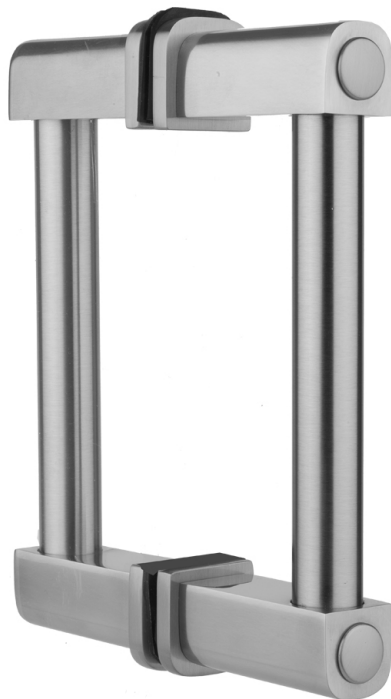

18" H80 Contempo Back to Back Shower Door Pull

Model #: H80-BB-18-

FEATURES:

- Can be mounted vertically or horizontally
- Can be used as a towel bar when mounted horizontally
- Not to be used as a grab bar
- All brass construction, full polished & plated
- Includes rubber gaskets for glass door installation
- Custom sizes available- Contact JACLO for pricing & availability

AVAILABLE FINISHES:

Polished Chrome (PCH)	Satin Chrome (SC)	Bronze Umber (BU)
Satin Nickel (SN)	Pewter (PEW)	Caramel Bronze (CB)
Polished Nickel (PN)	Antique Brass (AB)	Antique Copper (ACU)
Oil-Rubbed Bronze (ORB)	Polished Brass (PB)	Polished Copper (PCU)
Vintage Bronze (VB)	Satin Brass (SB)	Rose Gold (RG)
Matte Black (MBK)	Satin Gold (SG)	Polished Gold (PG)
Black Nickel (BKN)	Bombay Gold (BG)	Jewelers Gold (JG)
Europa Bronze (EB)	White (WH)	Sedona Beige (SDB)
Tristan Brass (TB)	Unlacquered Brass (ULB)	Satin Cooper (SCU)

SPECIFICATION DRAWING:

CONTEMPO BACK TO BACK DOOR PULLS			
PART. #	SPECIFICS	A	B
H80-BB	6" CENTER TO CENTER	6"	7 1/2"
H80-BB-8	8" CENTER TO CENTER	8"	9 1/2"
H80-BB-12	12" CENTER TO CENTER	12"	13 1/2"
H80-BB-16	16" CENTER TO CENTER	16"	17 1/2"
H80-BB-18	18" CENTER TO CENTER	18"	19 1/2"
H80-BB-24	24" CENTER TO CENTER	24"	25 1/2"
H80-BB-32	32" CENTER TO CENTER	32"	33 1/2"