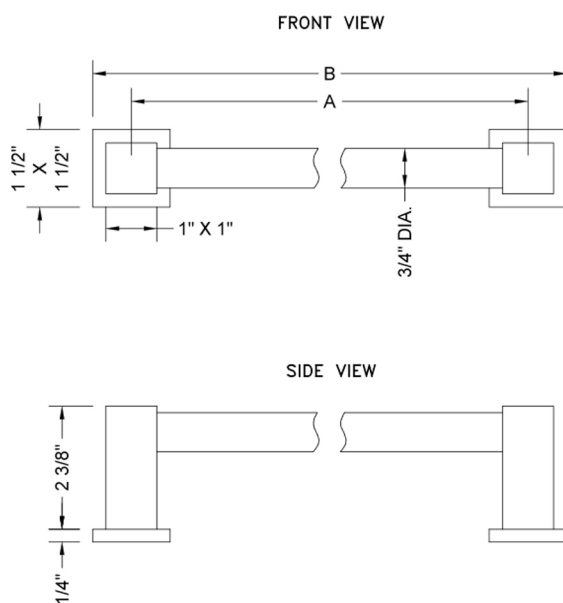

12" Cubix® H42 Front Mount Shower Door Pull

Model #: H42-FM-12-

FEATURES:

- Can be mounted vertically or horizontally
- Can be used as a towel bar, foot rest, or shaving station when mounted horizontally
- Not to be used as a grab bar
- All brass construction, full polished & plated
- For Glass Installation: Separate mounting kit required (H42-GLSKIT)
- Custom sizes available- Contact JACLO for pricing & availability

SPECIFICATION DRAWING:

CUBIX® FRONT MOUNT DOOR PULL			
PART. #	SPECIFICS	A	B
H42-FM	6" CENTER TO CENTER	6"	7 1/2"
H42-FM-08	8" CENTER TO CENTER	8"	9 1/2"
H42-FM-12	12" CENTER TO CENTER	12"	13 1/2"
H42-FM-16	16" CENTER TO CENTER	16"	17 1/2"
H42-FM-18	18" CENTER TO CENTER	18"	19 1/2"
H42-FM-24	24" CENTER TO CENTER	24"	25 1/2"
H42-FM-32	32" CENTER TO CENTER	32"	33 1/2"