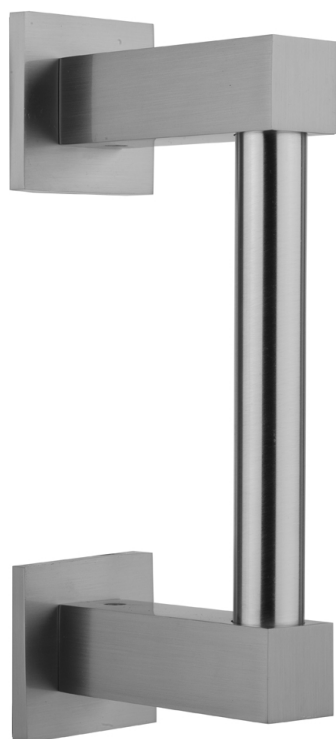

12" Cubix® H42 Front Mount Shower Door Pull

Model #: H42-FM-12-

FEATURES:

- Can be mounted vertically or horizontally
- Can be used as a towel bar, foot rest, or shaving station when mounted horizontally
- Not to be used as a grab bar
- All brass construction, full polished & plated
- For Glass Installation: Separate mounting kit required (H42-GLSKIT)
- Custom sizes available- Contact JACLO for pricing & availability

AVAILABLE FINISHES:

Polished Chrome (PCH)	Satin Chrome (SC)	Bronze Umber (BU)
Satin Nickel (SN)	Pewter (PEW)	Caramel Bronze (CB)
Polished Nickel (PN)	Antique Brass (AB)	Antique Copper (ACU)
Oil-Rubbed Bronze (ORB)	Polished Brass (PB)	Polished Copper (PCU)
Vintage Bronze (VB)	Satin Brass (SB)	Rose Gold (RG)
Matte Black (MBK)	Satin Gold (SG)	Polished Gold (PG)
Black Nickel (BKN)	Bombay Gold (BG)	Jewelers Gold (JG)
Europa Bronze (EB)	White (WH)	Sedona Beige (SDB)
Tristan Brass (TB)	Unlacquered Brass (ULB)	Satin Cooper (SCU)

SPECIFICATION DRAWING:

CUBIX® FRONT MOUNT DOOR PULL			
PART. #	SPECIFICS	A	B
H42-FM	6" CENTER TO CENTER	6"	7 1/2"
H42-FM-08	8" CENTER TO CENTER	8"	9 1/2"
H42-FM-12	12" CENTER TO CENTER	12"	13 1/2"
H42-FM-16	16" CENTER TO CENTER	16"	17 1/2"
H42-FM-18	18" CENTER TO CENTER	18"	19 1/2"
H42-FM-24	24" CENTER TO CENTER	24"	25 1/2"
H42-FM-32	32" CENTER TO CENTER	32"	33 1/2"