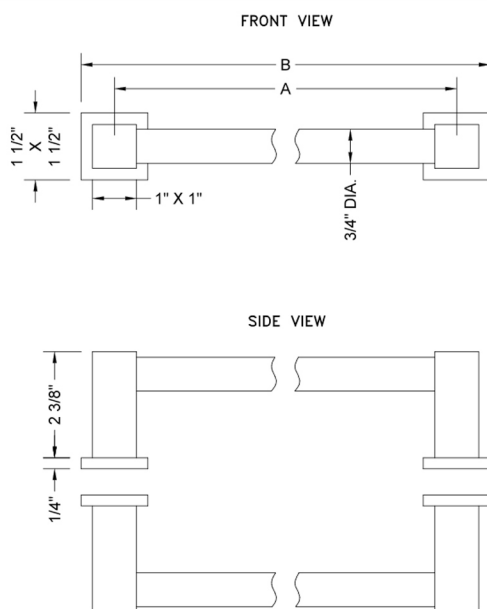

16" Cubix® H42 Back to Back Shower Door Pull

Model #: H42-BB-16-

FEATURES:

- Can be mounted vertically or horizontally
- Can be used as a towel bar when mounted horizontally
- Not to be used as a grab bar
- All brass construction, full polished & plated
- Includes rubber gaskets for glass door installation
- Custom sizes available- Contact JACLO for pricing & availability

SPECIFICATION DRAWING:

CUBIX® BACK TO BACK DOOR PULL			
PART. #	SPECIFICS	A	B
H42-BB-	6" CENTER TO CENTER	6"	7 1/2"
H42-BB-08	8" CENTER TO CENTER	8"	9 1/2"
H42-BB-12	12" CENTER TO CENTER	12"	13 1/2"
H42-BB-16	16" CENTER TO CENTER	16"	17 1/2"
H42-BB-18	18" CENTER TO CENTER	18"	19 1/2"
H42-BB-24	24" CENTER TO CENTER	24"	25 1/2"
H42-BB-32	32" CENTER TO CENTER	32"	33 1/2"