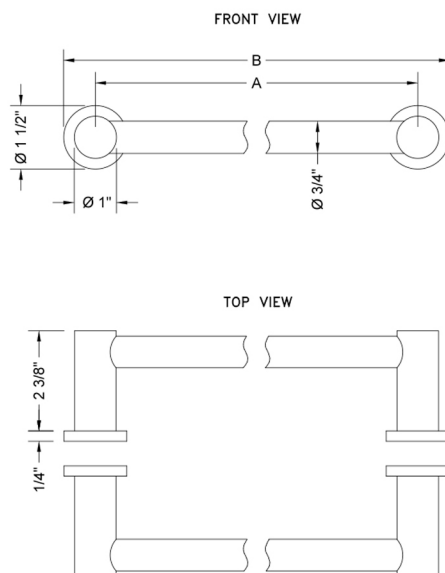

32" H40 Contempo II Back to Back Shower Door Pull

Model #: H40-BB-32-

FEATURES:

- Can be mounted vertically or horizontally
- Can be used as a towel bar when mounted horizontally
- Not to be used as a grab bar
- All brass construction, full polished & plated
- Includes rubber gaskets for glass door installation
- Custom sizes available- Contact JACLO for pricing & availability

SPECIFICATION DRAWING:

CONTEMPO BACK TO BACK DOOR HANDLES			
PART. #	SPECIFICS	A	B
H40-BB-XXX	6" C TO C	6"	7 1/2"
H40-BB-08-XXX	8" C TO C	8"	9 1/2"
H40-BB-12-XXX	12" C TO C	12"	13 1/2"
H40-BB-16-XXX	16" C TO C	16"	17 1/2"
H40-BB-18-XXX	18" C TO C	18"	19 1/2"
H40-BB-24-XXX	24" C TO C	24"	25 1/2"
H40-BB-32-XXX	32" C TO C	32"	33 1/2"