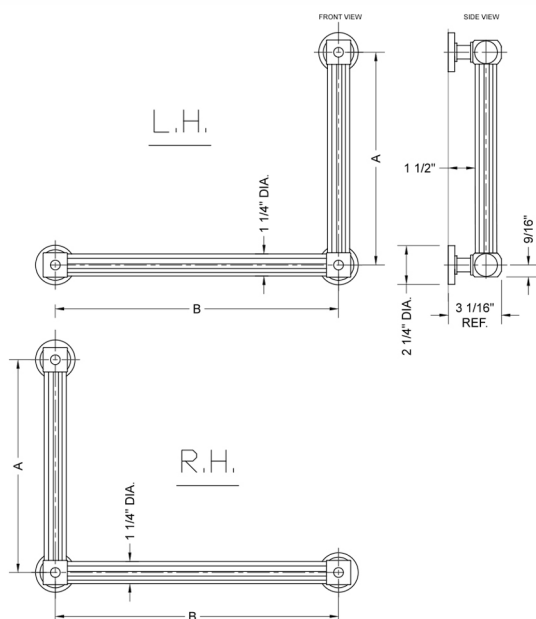

G71 32H x 24W 90° Left Hand Grab Bar

Model #: **G71-32H-24W-LH-**

FEATURES:

- ADA compliant when properly installed
- All brass construction, fully polished & plated
- All grab bars can be custom sized. Contact JACLO for pricing & availability
- Optional handshower sliders and toilet paper/wash cloth holders can be added only upon initial order
- Grab bars over 32" REQUIRE a middle post

SPECIFICATION DRAWING:

BRASS LUXURY GRAB BAR			
PART. #	DESCRIPTION	A H	B W
G71-12H-12W	CENTER TO CENTER	12"	12"
G71-12H-16W	CENTER TO CENTER	12"	16"
G71-12H-24W	CENTER TO CENTER	12"	24"
G71-12H-32W	CENTER TO CENTER	12"	32"
G71-16H-12W	CENTER TO CENTER	16"	12"
G71-16H-16W	CENTER TO CENTER	16"	16"
G71-16H-24W	CENTER TO CENTER	16"	24"
G71-16H-32W	CENTER TO CENTER	16"	32"
G71-24H-12W	CENTER TO CENTER	24"	12"
G71-24H-16W	CENTER TO CENTER	24"	16"
G71-24H-24W	CENTER TO CENTER	24"	24"
G71-24H-32W	CENTER TO CENTER	24"	32"
G71-32H-12W	CENTER TO CENTER	32"	12"
G71-32H-16W	CENTER TO CENTER	32"	16"
G71-32H-24W	CENTER TO CENTER	32"	24"
G71-32H-32W	CENTER TO CENTER	32"	32"