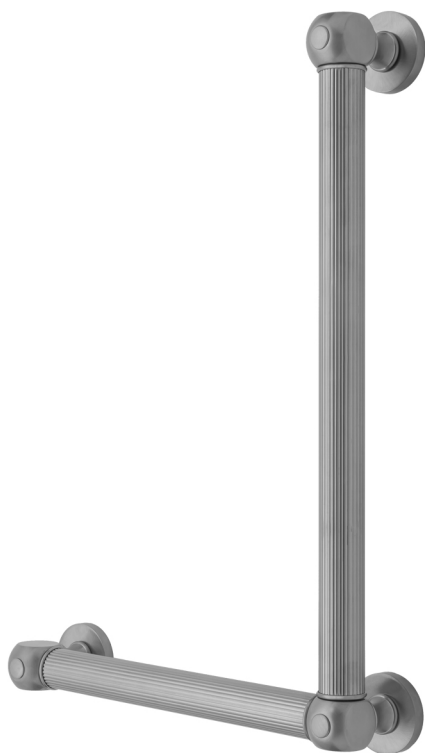

G71 32H x 24W 90° Left Hand Grab Bar

Model #: **G71-32H-24W-LH-**

FEATURES:

- ADA compliant when properly installed
- All brass construction, fully polished & plated
- All grab bars can be custom sized. Contact JACLO for pricing & availability
- Optional handshower sliders and toilet paper/wash cloth holders can be added only upon initial order
- Grab bars over 32" REQUIRE a middle post

AVAILABLE FINISHES:

Polished Chrome (PCH)	Satin Chrome (SC)	Bronze Umber (BU)
Satin Nickel (SN)	Pewter (PEW)	Caramel Bronze (CB)
Polished Nickel (PN)	Antique Brass (AB)	Antique Copper (ACU)
Oil-Rubbed Bronze (ORB)	Polished Brass (PB)	Polished Copper (PCU)
Vintage Bronze (VB)	Satin Brass (SB)	Rose Gold (RG)
Matte Black (MBK)	Satin Gold (SG)	Polished Gold (PG)
Black Nickel (BKN)	Bombay Gold (BG)	Jewelers Gold (JG)
Europa Bronze (EB)	White (WH)	Sedona Beige (SDB)
Tristan Brass (TB)	Unlacquered Brass (ULB)	Satin Cooper (SCU)

SPECIFICATION DRAWING:

BRASS LUXURY GRAB BAR			
PART. #	DESCRIPTION	A H	B W
G71-12H-12W	CENTER TO CENTER	12"	12"
G71-12H-16W	CENTER TO CENTER	12"	16"
G71-12H-24W	CENTER TO CENTER	12"	24"
G71-12H-32W	CENTER TO CENTER	12"	32"
G71-16H-12W	CENTER TO CENTER	16"	12"
G71-16H-16W	CENTER TO CENTER	16"	16"
G71-16H-24W	CENTER TO CENTER	16"	24"
G71-16H-32W	CENTER TO CENTER	16"	32"
G71-24H-12W	CENTER TO CENTER	24"	12"
G71-24H-16W	CENTER TO CENTER	24"	16"
G71-24H-24W	CENTER TO CENTER	24"	24"
G71-24H-32W	CENTER TO CENTER	24"	32"
G71-32H-12W	CENTER TO CENTER	32"	12"
G71-32H-16W	CENTER TO CENTER	32"	16"
G71-32H-24W	CENTER TO CENTER	32"	24"
G71-32H-32W	CENTER TO CENTER	32"	32"