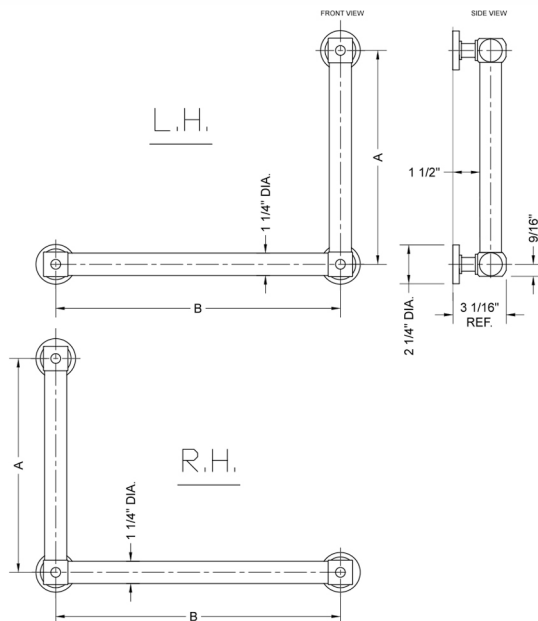

## G70 12H x 12W 90° Grab Bar

Model #: **G70-12H-12W-**

### FEATURES:

- ADA compliant when properly installed
- All brass construction, fully polished & plated
- All grab bars can be custom sized. Contact JACLO for pricing & availability
- Optional handshower sliders and toilet paper/wash cloth holders can be added only upon initial order
- Grab bars over 32" REQUIRE a middle post

### SPECIFICATION DRAWING:

BRASS LUXURY GRAB BAR			
PART #	DESCRIPTION	A H	B W
G70-12H-12W	CENTER TO CENTER	12"	12"
G70-12H-16W	CENTER TO CENTER	12"	16"
G70-12H-24W	CENTER TO CENTER	12"	24"
G70-12H-32W	CENTER TO CENTER	12"	32"
G70-16H-12W	CENTER TO CENTER	16"	12"
G70-16H-16W	CENTER TO CENTER	16"	16"
G70-16H-24W	CENTER TO CENTER	16"	24"
G70-16H-32W	CENTER TO CENTER	16"	32"
G70-24H-12W	CENTER TO CENTER	24"	12"
G70-24H-16W	CENTER TO CENTER	24"	16"
G70-24H-24W	CENTER TO CENTER	24"	24"
G70-24H-32W	CENTER TO CENTER	24"	32"
G70-32H-12W	CENTER TO CENTER	32"	12"
G70-32H-16W	CENTER TO CENTER	32"	16"
G70-32H-24W	CENTER TO CENTER	32"	24"
G70-32H-32W	CENTER TO CENTER	32"	32"