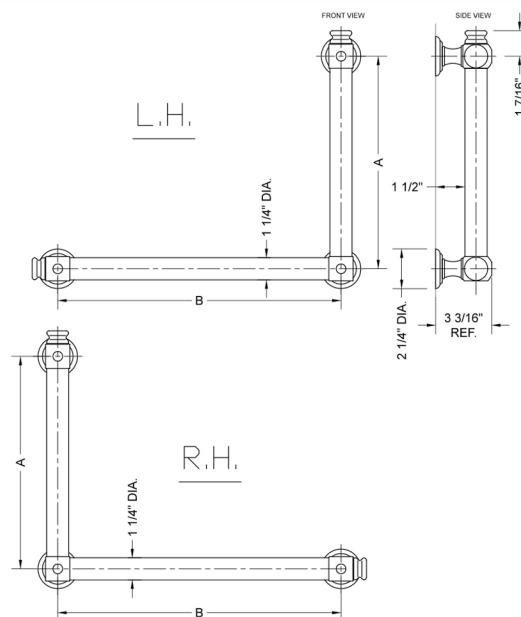

G60 32H x 16W 90° Right Hand Grab Bar

Model #: **G60-32H-16W-RH-**

FEATURES:

- ADA compliant when properly installed
- All brass construction, fully polished & plated
- All grab bars can be custom sized. Contact JACLO for pricing & availability
- Optional handshower sliders and toilet paper/wash cloth holders can be added only upon initial order
- Grab bars over 32" REQUIRE a middle post

SPECIFICATION DRAWING:

BRASS LUXURY GRAB BAR			
PART. #	DESCRIPTION	A H	B W
G60-12H-12W	CENTER TO CENTER	12"	12"
G60-12H-16W	CENTER TO CENTER	12"	16"
G60-12H-24W	CENTER TO CENTER	12"	24"
G60-12H-32W	CENTER TO CENTER	12"	32"
G60-16H-12W	CENTER TO CENTER	16"	12"
G60-16H-16W	CENTER TO CENTER	16"	16"
G60-16H-24W	CENTER TO CENTER	16"	24"
G60-16H-32W	CENTER TO CENTER	16"	32"
G60-24H-12W	CENTER TO CENTER	24"	12"
G60-24H-16W	CENTER TO CENTER	24"	16"
G60-24H-24W	CENTER TO CENTER	24"	24"
G60-24H-32W	CENTER TO CENTER	24"	32"
G60-32H-12W	CENTER TO CENTER	32"	12"
G60-32H-16W	CENTER TO CENTER	32"	16"
G60-32H-24W	CENTER TO CENTER	32"	24"
G60-32H-32W	CENTER TO CENTER	32"	32"