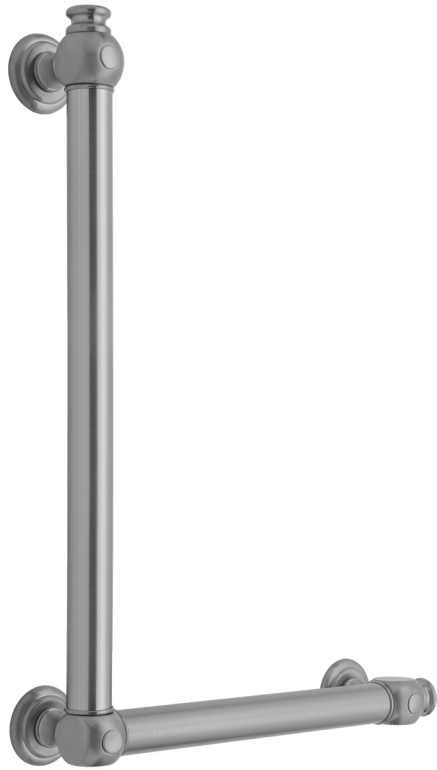

G60 32H x 16W 90° Right Hand Grab Bar

Model #: **G60-32H-16W-RH-**

FEATURES:

- ADA compliant when properly installed
- All brass construction, fully polished & plated
- All grab bars can be custom sized. Contact JACLO for pricing & availability
- Optional handshower sliders and toilet paper/wash cloth holders can be added only upon initial order
- Grab bars over 32" REQUIRE a middle post

AVAILABLE FINISHES:

Polished Chrome (PCH)	Satin Chrome (SC)	Bronze Umber (BU)
Satin Nickel (SN)	Pewter (PEW)	Caramel Bronze (CB)
Polished Nickel (PN)	Antique Brass (AB)	Antique Copper (ACU)
Oil-Rubbed Bronze (ORB)	Polished Brass (PB)	Polished Copper (PCU)
Vintage Bronze (VB)	Satin Brass (SB)	Rose Gold (RG)
Matte Black (MBK)	Satin Gold (SG)	Polished Gold (PG)
Black Nickel (BKN)	Bombay Gold (BG)	Jewelers Gold (JG)
Europa Bronze (EB)	White (WH)	Sedona Beige (SDB)
Tristan Brass (TB)	Unlacquered Brass (ULB)	Satin Cooper (SCU)

SPECIFICATION DRAWING:

BRASS LUXURY GRAB BAR			
PART. #	DESCRIPTION	A H	B W
G60-12H-12W	CENTER TO CENTER	12"	12"
G60-12H-16W	CENTER TO CENTER	12"	16"
G60-12H-24W	CENTER TO CENTER	12"	24"
G60-12H-32W	CENTER TO CENTER	12"	32"
G60-16H-12W	CENTER TO CENTER	16"	12"
G60-16H-16W	CENTER TO CENTER	16"	16"
G60-16H-24W	CENTER TO CENTER	16"	24"
G60-16H-32W	CENTER TO CENTER	16"	32"
G60-24H-12W	CENTER TO CENTER	24"	12"
G60-24H-16W	CENTER TO CENTER	24"	16"
G60-24H-24W	CENTER TO CENTER	24"	24"
G60-24H-32W	CENTER TO CENTER	24"	32"
G60-32H-12W	CENTER TO CENTER	32"	12"
G60-32H-16W	CENTER TO CENTER	32"	16"
G60-32H-24W	CENTER TO CENTER	32"	24"
G60-32H-32W	CENTER TO CENTER	32"	32"