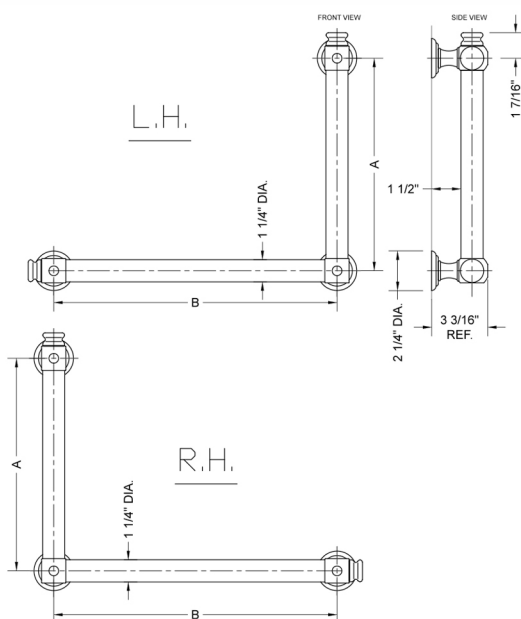

## G60 16H x 12W 90° Right Hand Grab Bar

Model #: **G60-16H-12W-RH-**

### FEATURES:

- ADA compliant when properly installed
- All brass construction, fully polished & plated
- All grab bars can be custom sized. Contact JACLO for pricing & availability
- Optional handshower sliders and toilet paper/wash cloth holders can be added only upon initial order
- Grab bars over 32" REQUIRE a middle post

### SPECIFICATION DRAWING:

BRASS LUXURY GRAB BAR			
PART. #	DESCRIPTION	A H	B W
G60-12H-12W	CENTER TO CENTER	12"	12"
G60-12H-16W	CENTER TO CENTER	12"	16"
G60-12H-24W	CENTER TO CENTER	12"	24"
G60-12H-32W	CENTER TO CENTER	12"	32"
G60-16H-12W	CENTER TO CENTER	16"	12"
G60-16H-16W	CENTER TO CENTER	16"	16"
G60-16H-24W	CENTER TO CENTER	16"	24"
G60-16H-32W	CENTER TO CENTER	16"	32"
G60-24H-12W	CENTER TO CENTER	24"	12"
G60-24H-16W	CENTER TO CENTER	24"	16"
G60-24H-24W	CENTER TO CENTER	24"	24"
G60-24H-32W	CENTER TO CENTER	24"	32"
G60-32H-12W	CENTER TO CENTER	32"	12"
G60-32H-16W	CENTER TO CENTER	32"	16"
G60-32H-24W	CENTER TO CENTER	32"	24"
G60-32H-32W	CENTER TO CENTER	32"	32"