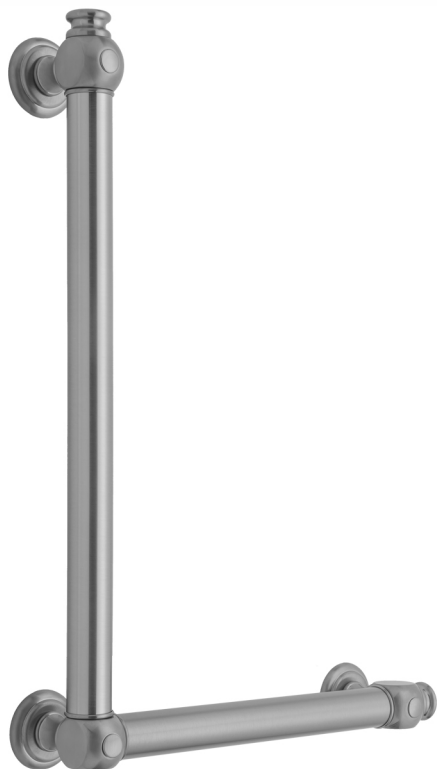

## G60 16H x 12W 90° Right Hand Grab Bar

Model #: **G60-16H-12W-RH-**

### FEATURES:

- ADA compliant when properly installed
- All brass construction, fully polished & plated
- All grab bars can be custom sized. Contact JACLO for pricing & availability
- Optional handshower sliders and toilet paper/wash cloth holders can be added only upon initial order
- Grab bars over 32" REQUIRE a middle post

### AVAILABLE FINISHES:

Polished Chrome (PCH)	Satin Chrome (SC)	Bronze Umber (BU)
Satin Nickel (SN)	Pewter (PEW)	Caramel Bronze (CB)
Polished Nickel (PN)	Antique Brass (AB)	Antique Copper (ACU)
Oil-Rubbed Bronze (ORB)	Polished Brass (PB)	Polished Copper (PCU)
Vintage Bronze (VB)	Satin Brass (SB)	Rose Gold (RG)
Matte Black (MBK)	Satin Gold (SG)	Polished Gold (PG)
Black Nickel (BKN)	Bombay Gold (BG)	Jewelers Gold (JG)
Europa Bronze (EB)	White (WH)	Sedona Beige (SDB)
Tristan Brass (TB)	Unlacquered Brass (ULB)	Satin Cooper (SCU)

### SPECIFICATION DRAWING:

BRASS LUXURY GRAB BAR			
PART. #	DESCRIPTION	A H	B W
G60-12H-12W	CENTER TO CENTER	12"	12"
G60-12H-16W	CENTER TO CENTER	12"	16"
G60-12H-24W	CENTER TO CENTER	12"	24"
G60-12H-32W	CENTER TO CENTER	12"	32"
G60-16H-12W	CENTER TO CENTER	16"	12"
G60-16H-16W	CENTER TO CENTER	16"	16"
G60-16H-24W	CENTER TO CENTER	16"	24"
G60-16H-32W	CENTER TO CENTER	16"	32"
G60-24H-12W	CENTER TO CENTER	24"	12"
G60-24H-16W	CENTER TO CENTER	24"	16"
G60-24H-24W	CENTER TO CENTER	24"	24"
G60-24H-32W	CENTER TO CENTER	24"	32"
G60-32H-12W	CENTER TO CENTER	32"	12"
G60-32H-16W	CENTER TO CENTER	32"	16"
G60-32H-24W	CENTER TO CENTER	32"	24"
G60-32H-32W	CENTER TO CENTER	32"	32"