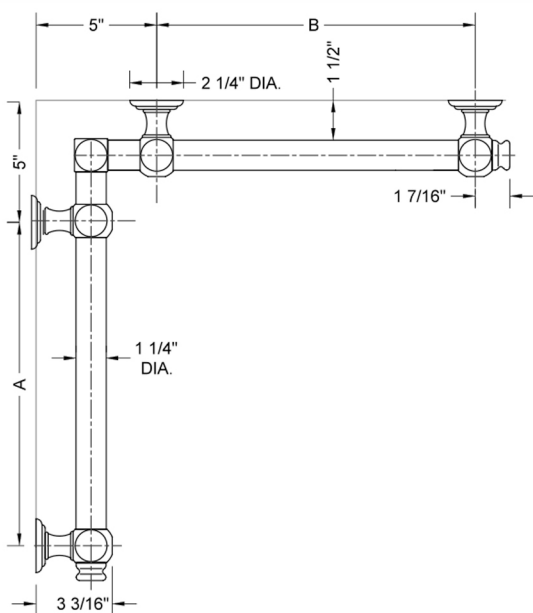

## G60 16" x 60" Inside Corner Grab Bar

Model #: G60-16-60-IC-

### FEATURES:

- ADA compliant when properly installed
- All brass construction, fully polished & plated
- All grab bars can be custom sized. Contact JACLO for pricing & availability
- Optional handshower sliders and toilet paper/wash cloth holders can be added only upon initial order
- Grab bars over 32" REQUIRE a middle post

### SPECIFICATION DRAWING:

BRASS LUXURY GRAB BAR							
PART #	DESCRIPTION	A	B	PART #	DESCRIPTION	A	B
G60-12-12-IC	CENTER OF POST	12"	12"	G60-24-36-IC	CENTER OF POST	24"	36"
G60-12-16-IC	CENTER OF POST	12"	16"	G60-24-48-IC	CENTER OF POST	24"	48"
G60-12-24-IC	CENTER OF POST	12"	24"	G60-24-60-IC	CENTER OF POST	24"	60"
G60-12-32-IC	CENTER OF POST	12"	32"				
G60-12-36-IC	CENTER OF POST	12"	36"	G60-32-32-IC	CENTER OF POST	32"	32"
G60-12-48-IC	CENTER OF POST	12"	48"	G60-32-36-IC	CENTER OF POST	32"	36"
G60-12-60-IC	CENTER OF POST	12"	60"	G60-32-48-IC	CENTER OF POST	32"	48"
				G60-32-60-IC	CENTER OF POST	32"	60"
G60-16-16-IC	CENTER OF POST	16"	16"				
G60-16-24-IC	CENTER OF POST	16"	24"	G60-36-36-IC	CENTER OF POST	36"	36"
G60-16-32-IC	CENTER OF POST	16"	32"	G60-36-48-IC	CENTER OF POST	36"	48"
				G60-36-60-IC	CENTER OF POST	36"	60"
G60-16-36-IC	CENTER OF POST	16"	36"				
G60-16-48-IC	CENTER OF POST	16"	48"	G60-48-48-IC	CENTER OF POST	48"	48"
G60-16-60-IC	CENTER OF POST	16"	60"	G60-48-60-IC	CENTER OF POST	48"	60"
G60-24-24-IC	CENTER OF POST	24"	24"	G60-60-60-IC	CENTER OF POST	60"	60"
G60-24-32-IC	CENTER OF POST	24"	32"				