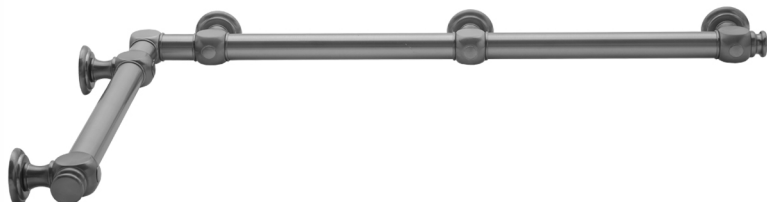

## G60 16" x 60" Inside Corner Grab Bar

Model #: G60-16-60-IC-

### FEATURES:

- ADA compliant when properly installed
- All brass construction, fully polished & plated
- All grab bars can be custom sized. Contact JACLO for pricing & availability
- Optional handshower sliders and toilet paper/wash cloth holders can be added only upon initial order
- Grab bars over 32" REQUIRE a middle post

### AVAILABLE FINISHES:

Polished Chrome (PCH)	Satin Chrome (SC)	Bronze Umber (BU)
Satin Nickel (SN)	Pewter (PEW)	Caramel Bronze (CB)
Polished Nickel (PN)	Antique Brass (AB)	Antique Copper (ACU)
Oil-Rubbed Bronze (ORB)	Polished Brass (PB)	Polished Copper (PCU)
Vintage Bronze (VB)	Satin Brass (SB)	Rose Gold (RG)
Matte Black (MBK)	Satin Gold (SG)	Polished Gold (PG)
Black Nickel (BKN)	Bombay Gold (BG)	Jewelers Gold (JG)
Europa Bronze (EB)	White (WH)	Sedona Beige (SDB)
Tristan Brass (TB)	Unlacquered Brass (ULB)	Satin Cooper (SCU)