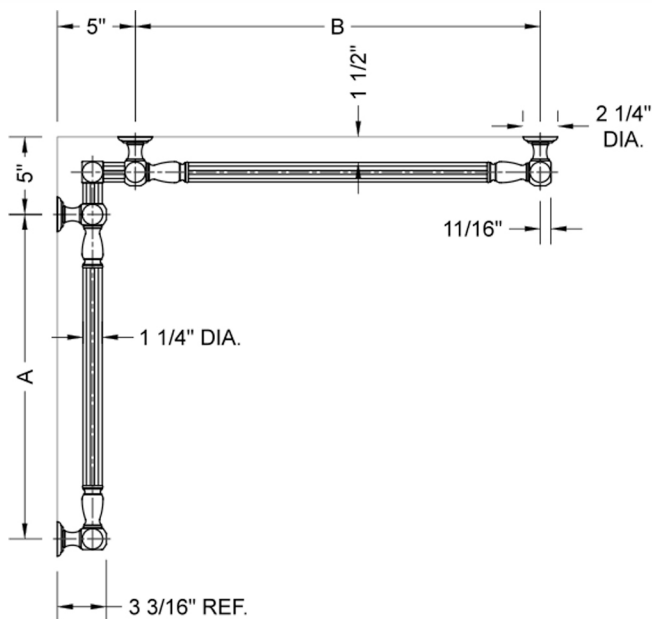

G21 36" x 36" Inside Corner Grab Bar Model #: G21-36-36-IC-

FEATURES:

- ADA compliant when properly installed
- All brass construction, fully polished & plated
- All grab bars can be custom sized. Contact JACLO for pricing & availability
- Optional handshower sliders and toilet paper/wash cloth holders can be added only upon initial order
- Grab bars over 32" REQUIRE a middle post

SPECIFICATION DRAWING:

BRASS LUXURY GRAB BAR							
PART. #	DESCRIPTION	A	B	PART. #	DESCRIPTION	A	B
G21-12-12-IC	CENTER OF POST	12"	12"	G21-24-36-IC	CENTER OF POST	24"	36"
G21-12-16-IC	CENTER OF POST	12"	16"	G21-24-48-IC	CENTER OF POST	24"	48"
G21-12-24-IC	CENTER OF POST	12"	24"	G21-24-60-IC	CENTER OF POST	24"	60"
G21-12-32-IC	CENTER OF POST	12"	32"				
				G21-32-32-IC	CENTER OF POST	32"	32"
G21-12-36-IC	CENTER OF POST	12"	36"	G21-32-36-IC	CENTER OF POST	32"	36"
G21-12-48-IC	CENTER OF POST	12"	48"	G21-32-48-IC	CENTER OF POST	32"	48"
G21-12-60-IC	CENTER OF POST	12"	60"	G21-32-60-IC	CENTER OF POST	32"	60"
G21-16-16-IC	CENTER OF POST	16"	16"	G21-36-36-IC	CENTER OF POST	36"	36"
G21-16-24-IC	CENTER OF POST	16"	24"	G21-36-48-IC	CENTER OF POST	36"	48"
G21-16-32-IC	CENTER OF POST	16"	32"	G21-36-60-IC	CENTER OF POST	36"	60"
G21-16-36-IC	CENTER OF POST	16"	36"	G21-48-48-IC	CENTER OF POST	48"	48"
G21-16-48-IC	CENTER OF POST	16"	48"	G21-48-60-IC	CENTER OF POST	48"	60"
G21-16-60-IC	CENTER OF POST	16"	60"				
				G21-60-60-IC	CENTER OF POST	60"	60"
G21-24-24-IC	CENTER OF POST	24"	24"				
G21-24-32-IC	CENTER OF POST	24"	32"				