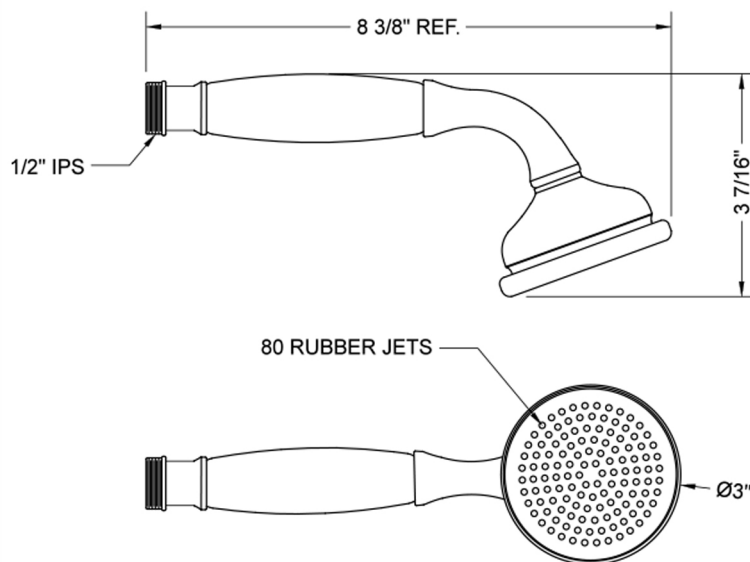

Sunburst Handshower- 1.5 GPM

Model #: B200-1.5-

FEATURES:

- Brass single function handshower
- 1/2" Male threads
- Removable white protective rings included (non functional)
- Comfortable balanced feel
- Traditional decorative design
- White ABS handle cover

SPECIFICATION DRAWING:

SPRAY PATTERNS: