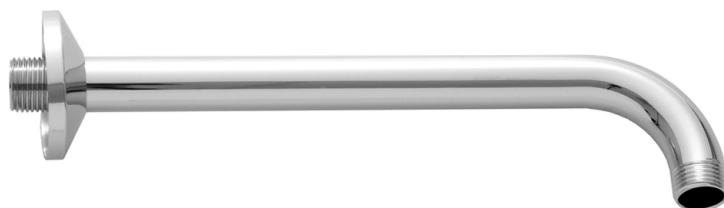

12" 90° Showerarm with Escutcheon

Model #: 8044-

FEATURES:

- Brass 90° showerarm with escutcheon
- 1/2" Male IPS
- 12" length
- 2" short drop on 90° bend
- Ideal for rainheads
- For ceiling support, see 4012, 4018, 4024, 4030, 4036, or custom lengths
- Other escutcheons and custom lengths available. Contact JACLO

AVAILABLE FINISHES:

Polished Chrome (PCH)	Satin Chrome (SC)	Bronze Umber (BU)
Satin Nickel (SN)	Pewter (PEW)	Caramel Bronze (CB)
Polished Nickel (PN)	Antique Brass (AB)	Antique Copper (ACU)
Oil-Rubbed Bronze (ORB)	Polished Brass (PB)	Polished Copper (PCU)
Vintage Bronze (VB)	Satin Brass (SB)	Rose Gold (RG)
Matte Black (MBK)	Satin Gold (SG)	Polished Gold (PG)
Black Nickel (BKN)	Bombay Gold (BG)	Jewelers Gold (JG)
Europa Bronze (EB)	White (WH)	Sedona Beige (SDB)
Tristan Brass (TB)	Unlacquered Brass (ULB)	Satin Cooper (SCU)