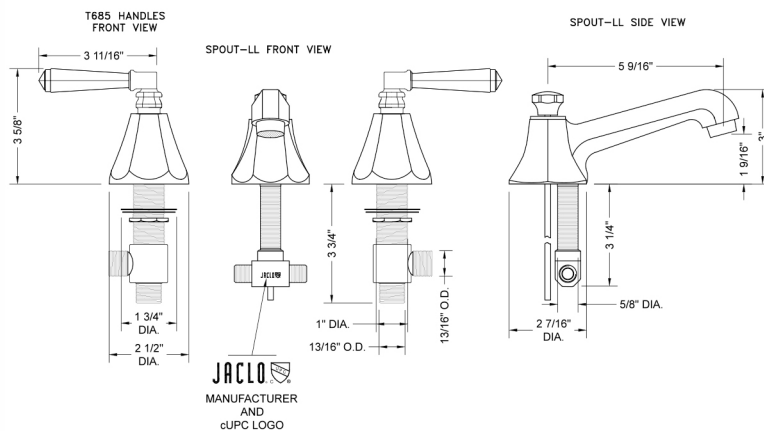

SPECIFICATION DRAWING: