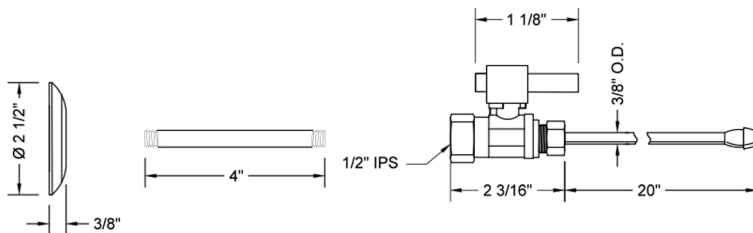

Quarter Turn Straight Pattern 1/2" IPS x 3/8" O.D. Faucet Supply Kit with Square Lever 20" Supply Tubes, Escutcheons

Model #: 619-6-62-

FEATURES:

- Complete Faucet Supply Kit
- Kit contains:
 - (2) Quarter Turn Straight Pattern 1/2" IPS x 3/8" O.D. Supply Valve with Square Lever Handle P/N 619-6
 - (2) 20" Copper Supply Tubes P/N 662
 - (2) Escutcheons P/N 741 (ULB P/N 6015)
 - (2) 1/2" Brass Nipples P/N 801-12.4

SPECIFICATION DRAWING:

COMPONENTS	
DESCRIPTION	QTY:
STRAIGHT VALVE - SQUARE LEVER HANDLE	2
20" X 3/8" O.D. SUPPLY TUBE	2
2 1/2" SURE GRIP ESCUTCHEON	2
4" NIPPLE	2

AVAILABLE HANDLES: