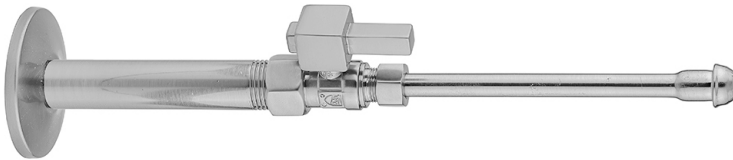

Quarter Turn Straight Pattern 1/2" IPS x 3/8" O.D. Faucet Supply Kit with Square Lever 20" Supply Tubes, Escutcheons

Model #: 619-6-62-

FEATURES:

- Complete Faucet Supply Kit
- Kit contains:
 - (2) Quarter Turn Straight Pattern 1/2" IPS x 3/8" O.D. Supply Valve with Square Lever Handle P/N 619-6
 - (2) 20" Copper Supply Tubes P/N 662
 - (2) Escutcheons P/N 741 (ULB P/N 6015)
 - (2) 1/2" Brass Nipples P/N 801-12.4

AVAILABLE FINISHES:

Polished Chrome (PCH)	Satin Chrome (SC)	Bronze Umber (BU)
Satin Nickel (SN)	Pewter (PEW)	Caramel Bronze (CB)
Polished Nickel (PN)	Antique Brass (AB)	Antique Copper (ACU)
Oil-Rubbed Bronze (ORB)	Polished Brass (PB)	Polished Copper (PCU)
Vintage Bronze (VB)	Satin Brass (SB)	Rose Gold (RG)
Matte Black (MBK)	Satin Gold (SG)	Polished Gold (PG)
Black Nickel (BKN)	Bombay Gold (BG)	Jewelers Gold (JG)
Europa Bronze (EB)	White (WH)	Sedona Beige (SDB)
Tristan Brass (TB)	Unlacquered Brass (ULB)	Satin Cooper (SCU)

SPECIFICATION DRAWING:

COMPONENTS	
DESCRIPTION	QTY:
STRAIGHT VALVE - SQUARE LEVER HANDLE	2
20" X 3/8" O.D. SUPPLY TUBE	2
2 1/2" SURE GRIP ESCUTCHEON	2
4" NIPPLE	2

AVAILABLE HANDLES: