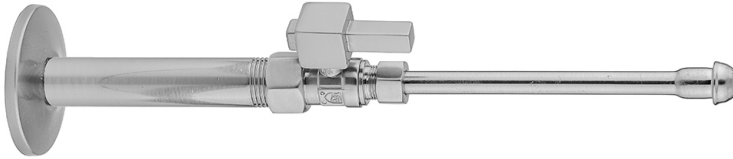

Quarter Turn Straight Pattern 1/2" IPS x 3/8" O.D. Faucet Supply Kit with Square Lever 20" Supply Tubes, Escutcheons

Model #: 619-6-62-

FEATURES:

- Complete Faucet Supply Kit
- Kit contains:
 - (2) Quarter Turn Straight Pattern 1/2" IPS x 3/8" O.D. Supply Valve with Square Lever Handle P/N 619-6
 - (2) 20" Copper Supply Tubes P/N 662
 - (2) Escutcheons P/N 741 (ULB P/N 6015)
 - (2) 1/2" Brass Nipples P/N 801-12.4

AVAILABLE FINISHES:

Polished Chrome (PCH)	Satin Chrome (SC)	Bronze Umber (BU)
Satin Nickel (SN)	Pewter (PEW)	Caramel Bronze (CB)
Polished Nickel (PN)	Antique Brass (AB)	Antique Copper (ACU)
Oil-Rubbed Bronze (ORB)	Polished Brass (PB)	Polished Copper (PCU)
Vintage Bronze (VB)	Satin Brass (SB)	Rose Gold (RG)
Matte Black (MBK)	Satin Gold (SG)	Polished Gold (PG)
Black Nickel (BKN)	Bombay Gold (BG)	Jewelers Gold (JG)
Europa Bronze (EB)	White (WH)	Sedona Beige (SDB)
Tristan Brass (TB)	Unlacquered Brass (ULB)	Satin Cooper (SCU)

SPECIFICATION DRAWING:

COMPONENTS	
DESCRIPTION	QTY:
STRAIGHT VALVE - SQUARE LEVER HANDLE	2
20" X 3/8" O.D. SUPPLY TUBE	2
2 1/2" SURE GRIP ESCUTCHEON	2
4" NIPPLE	2

AVAILABLE HANDLES: