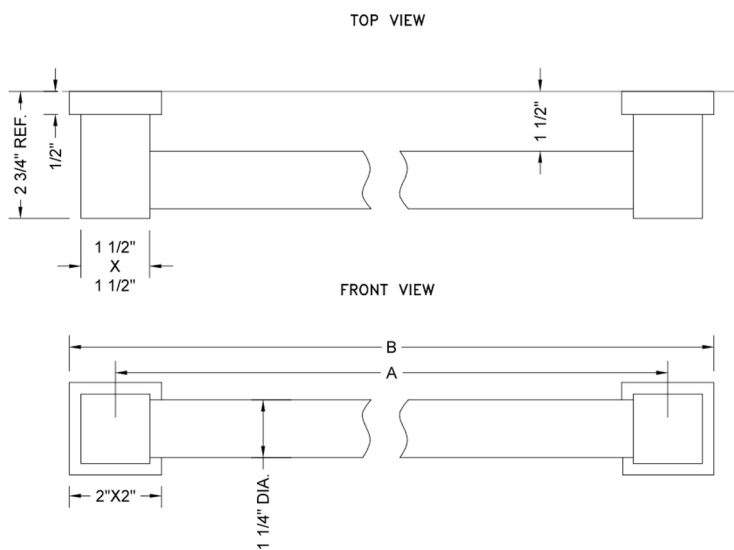

36" CUBIX® Straight Grab Bar

Model #: 4336-

FEATURES:

- ADA compliant when properly installed
- All brass construction, fully polished & plated
- Style to complement CUBIX® collection
- All grab bars can be custom sized. Contact JACLO for pricing & availability
- Optional handshower sliders and toilet paper/wash cloth holders can be added only upon initial order

SPECIFICATION DRAWING:

BRASS LUXURY GRAB BARS			
PART. #	DESCRIPTION	A	B
4312-XXX	12" GRAB BAR	12"	14"
4316-XXX	16" GRAB BAR	16"	18"
4318-XXX	18" GRAB BAR	18"	20"
4324-XXX	24" GRAB BAR	24"	26"
4332-XXX	32" GRAB BAR	32"	34"
4336-XXX	36" GRAB BAR	36"	38"
4342-XXX	42" GRAB BAR	42"	44"
4348-XXX	48" GRAB BAR	48"	50"