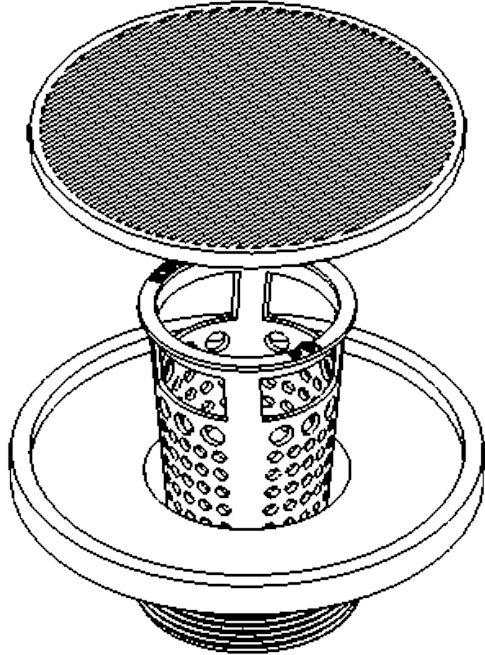

# RW 5 Specification

## RW 5:

- 5" 304L stainless steel strainer assembly with 2" throat

## Kit includes:

- 1 - RWS 5 - 5" Stainless steel decorative plate
- 1 - R 52 - Stainless steel 2" throat with mud guard
- 1 - HMK - C2-D Hair maintenance kit:
  - 1 - HB 65 Hair basket
  - 1 - DKEY Lift out key