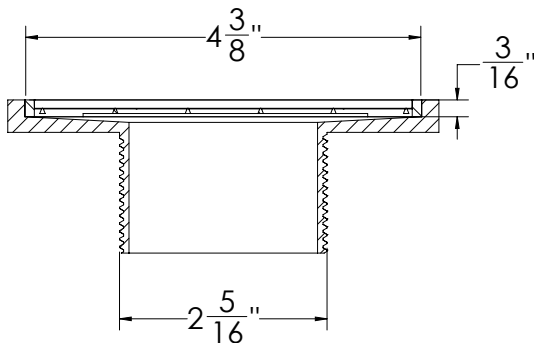

Finishes:

- Satin Stainless
- Polished Stainless
- Oil Rubbed Bronze
- Satin Bronze
- Matte Black