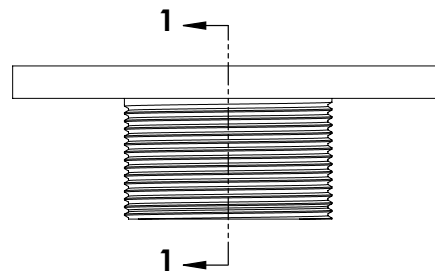

Infinity Drain
145 Dixon Avenue
Amityville, NY 11701
Phone: 516.767.6786
Fax: 516.740.3066
www.infinitydrain.com

NOTE: Installer must verify all rough-in dimensions prior to installation and consult local and national codes. Conformity and compliance to local and national codes are the responsibility of the installer.