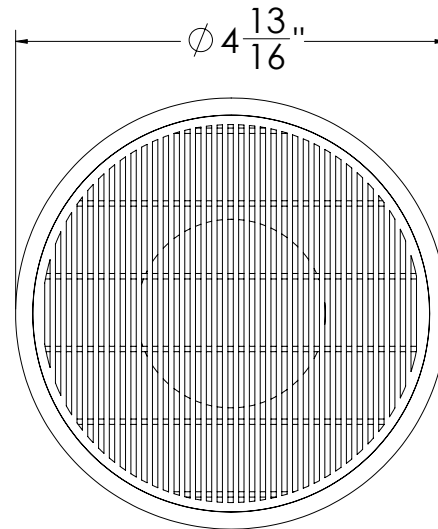

Finishes:

- Satin Stainless
- Polished Stainless
- Oil Rubbed Bronze
- Satin Bronze
- Matte Black