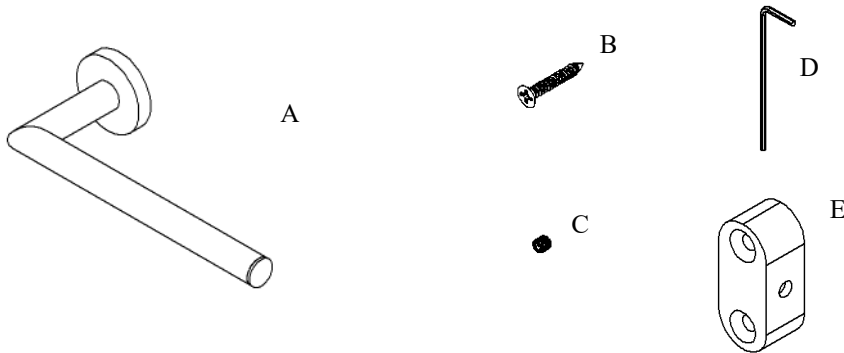

# Volkano Summit 8" Towel Bar Installation Guide

Code: V63323, V63324, V63325

Parts Included	QTY
A - Towel Bar	1
B - Screw	2
C - Set Screw	1
D - Allen Key	1
E - Bracket	1

Model #	Description	Finish	Weight (lb)	WxHxD (mm)	WxHxD (Inches)	Metal Type
V63323	Summit 8" Towel Bar	Chrome	0.77	219 x 52 x 85	8.6 x 2 x 3.3	Brass
V63324	Summit 8" Towel Bar	Brushed Nickel	0.77	219 x 52 x 85	8.6 x 2 x 3.3	Brass
V63325	Summit 8" Towel Bar	Matte Black	0.77	219 x 52 x 85	8.6 x 2 x 3.3	Brass