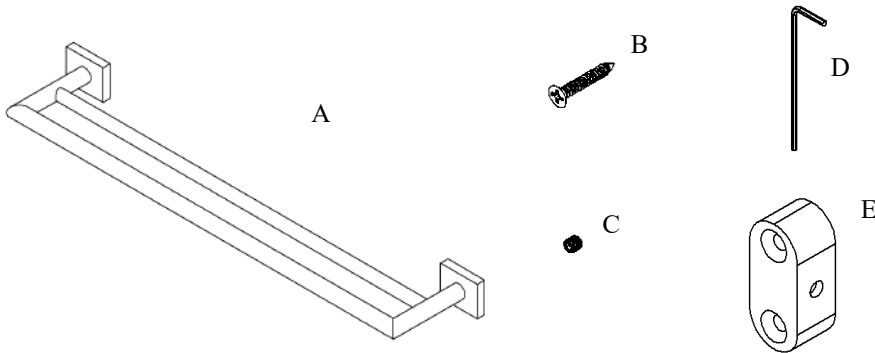

Exhilarating by Design

Volkano Crater 24" Double Towel Bar Installation Guide

Code: V62183, V62184, V62185

Parts Included	QTY
A - Towel Bar	1
B - Screw	4
C - Set Screw	2
D - Allen Key	1
E - Bracket	2

Model #	Description	Finish	Weight (lb)	WxHxD (mm)	WxHxD (Inches)	Metal Type
V62183	Crater 24" Double Towel Bar	Chrome	1.23	616 x 43 x 119	24.25 x 1.75 x 4.75	Brass
V62184	Crater 24" Double Towel Bar	Brushed Nickel	1.23	616 x 43 x 119	24.25 x 1.75 x 4.75	Brass
V62185	Crater 24" Double Towel Bar	Matte Black	1.23	616 x 43 x 119	24.25 x 1.75 x 4.75	Brass