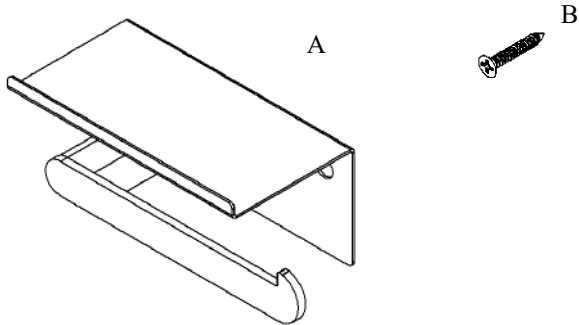

Exhilarating by Design

Volkano Flow Toilet Paper Holder With Shelf

Installation Guide

Code: V4053, V4054, V4055

Parts Included	QTY
A - Toilet Paper Holder With Shelf	1
B - Screw	2

Model #	Description	Finish	Weight (lb)	WxHxD (mm)	WxHxD (Inches)	Metal Type
V4053	Flow Toilet Paper Holder With Shelf	Chrome	1.25	180 x 72 x 87	7 x 3 x 3	Brass
V4054	Flow Toilet Paper Holder With Shelf	Brushed Nickel	1.25	180 x 72 x 87	7 x 3 x 3	Brass
V4055	Flow Toilet Paper Holder With Shelf	Matte Black	1.25	180 x 72 x 87	7 x 3 x 3	Brass