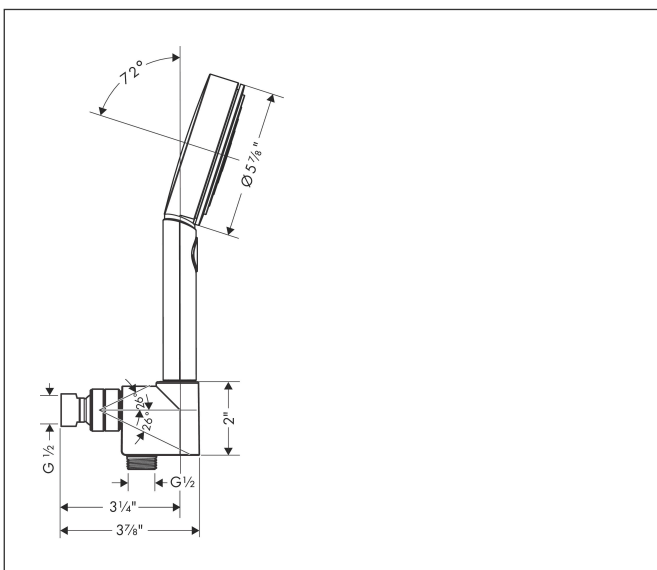

Brand hansgrohe
 Art. Name **Pulsify Select S** Handshower Set 105 3-Jet, 1.75 GPM
 Art. Nr. 04918000
 Surface chrome
 Pos. 1

Product Picture

Features

- Consists of: Handshower, Handshower holder, Handshower hose
- integrated support function
- Spray modes: PowderRain, IntenseRain, Pulsating Massage
- Select button for comfortable alternation of spray modes
- Flow: 1.75 GPM (6.6 L/Min)
- Pivot connector prevents hose from tangling
- wall supports of plastic
- rinseable screen insert

Drawing

Technology

Spray Types