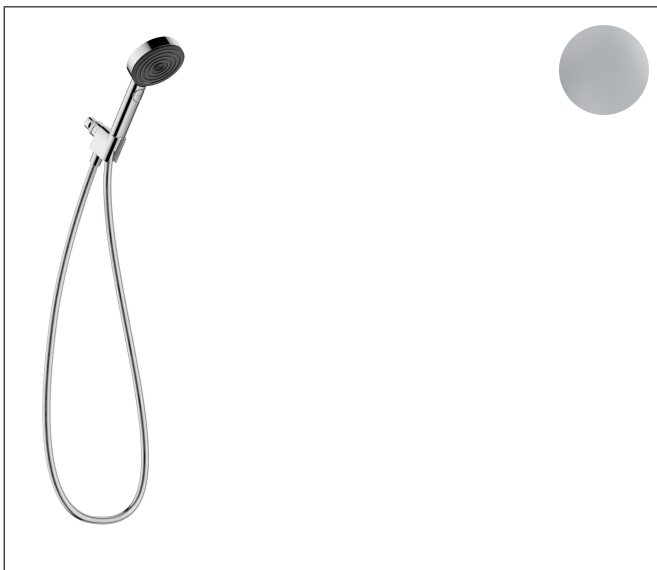

Brand hansgrohe
 Art. Name **Pulsify Select S** Handshower Set 105 3-Jet, 1.75 GPM
 Art. Nr. 04918000
 Surface chrome
 Pos. 1

Product Picture

Features

- Consists of: Handshower, Handshower holder, Handshower hose
- integrated support function
- Spray modes: PowderRain, IntenseRain, Pulsating Massage
- Select button for comfortable alternation of spray modes
- Flow: 1.75 GPM (6.6 L/Min)
- Pivot connector prevents hose from tangling
- wall supports of plastic
- rinseable screen insert

Drawing

Technology

Spray Types