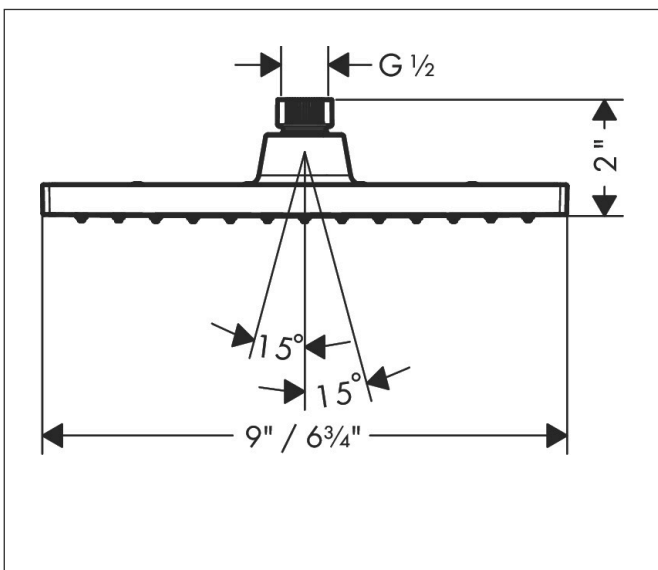

Brand hansgrohe
 Art. Name **Vernis Shape** Showerhead 230 1-Jet 1.75 GPM
 Art. Nr. 26283821
 Surface brushed nickel
 Pos. 1

Product Picture

Drawing

Features

- Shower head size: 230 x 170 mm
- Spray modes: Rain
- 114 no-clog spray channels
- Flow: 1.75 GPM (6.6 L/Min)
- Showerhead removable for cleaning