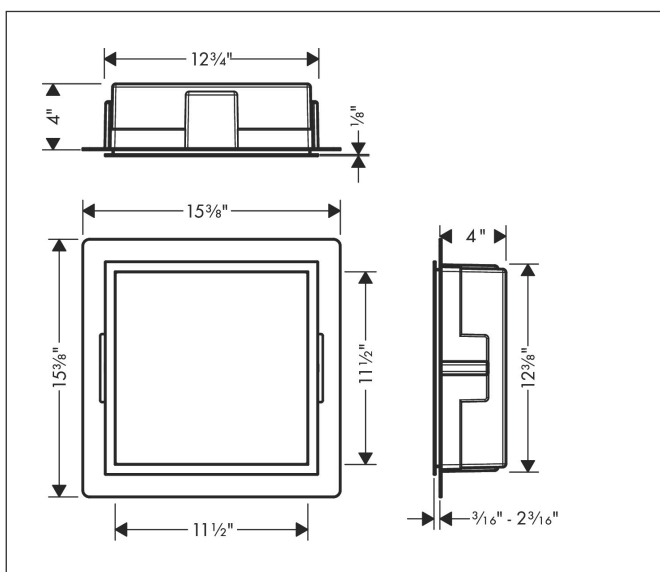

Brand hansgrohe
 Art. Name **XtraStoris Individual** Wall niche Brushed Stainless Steel with design frame 12"x 12"x 4"
 Art. Nr. 56097340
 Surface brushed black chrome
 Pos. 1

Product Picture

Features

- Consists of: wall niche with design frame, sealing set
- Body colour: Brushed Stainless Steel
- Installation depth: 100 mm
- Where to use: new construction, renovation
- Easy to clean surface
- Suitable for use in wet areas
- Wall type: solid wall construction, drywall construction
- Material sealing set: Polystyrene (PS)
- Material wall niche: Stainless Steel 304 (1.4301)
- With 2 mm thick design frame
- Dimensions wall niche: 300 x 300 x 100 mm (HxWxD)
- Required dimensions for sealing set: 313 x 325 x 100 mm (HxWxD)

Drawing

Technology