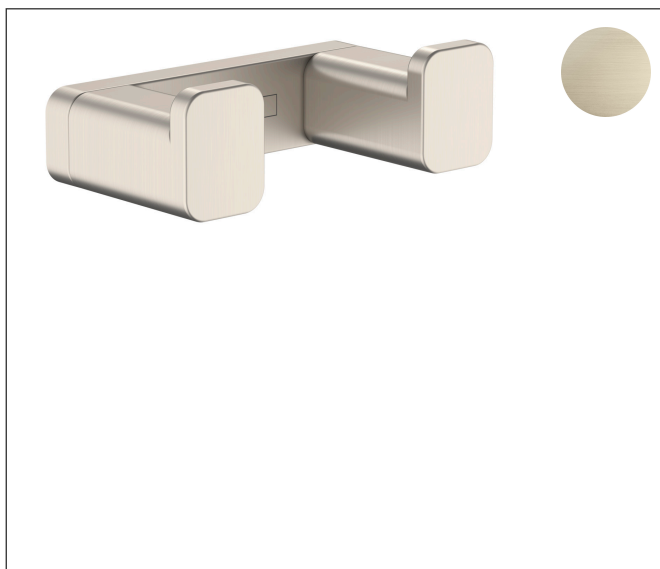

Brand hansgrohe
 Art. Name **AddStoris** Dual Towel Hook
 Art. Nr. 41755820
 Surface brushed nickel
 Pos. 1

Product Picture

Features

- Wall-mounted
- Metal
- With mounting material
- Concealed fastening
- Diameter of drilled hole: 6 mm