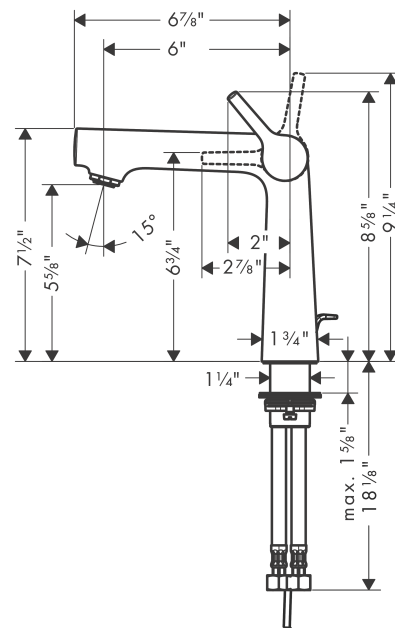

Talis S
Single-Hole Faucet 140 with Pop-Up Drain, 1.2 GPM
 Finishes : **brushed nickel** Part no. : **72113821**

Description

Features

- Aerated spray
- Flow: 1.2 GPM (4.5 L/Min)
- Ceramic cartridge
- Includes pop-up drain

Item details

List Price \$ 539.00

Technology

Compliance

Product image

Scale drawing

Talis S
Single-Hole Faucet 140 with Pop-Up Drain, 1.2 GPM
 Finishes : **brushed nickel** Part no. : **72113821**

Exploded drawing

Year of production: >09/16

Talis S
Single-Hole Faucet 140 with Pop-Up Drain, 1.2 GPM
 Finishes : **brushed nickel** Part no. : **72113821**

Spare parts list

Year of production: >09/16

Pos.	Description	Part no.	Price	PU
1	handle	92771820	-	1
2	screw cover	95704000	-	1
3	flange	95493820	-	1
4	nut	95178000	-	1
5	O-ring 24x2	98388000	-	1
6	cartridge, assy	95973001	-	1
7	seal	98865000	-	1
8	aerator M24x1 (4,5 l/min)	92812820	-	1
9	flat seal	98749000	-	1
10	fixing set (Ø 32)	13961000	-	1
11	lever collar	97548000	-	1
12	connection hose 23½" M10x1 3/8"	14099001	-	1
13	O-ring 8x1,75	97827000	-	1
14	pull rod	96657820	-	1
15	hollow set screw M6x10 DIN 916	96029000	-	1
a	fixation extension 35 mm	13898000	-	1
b	pop up waste	88509820	-	1