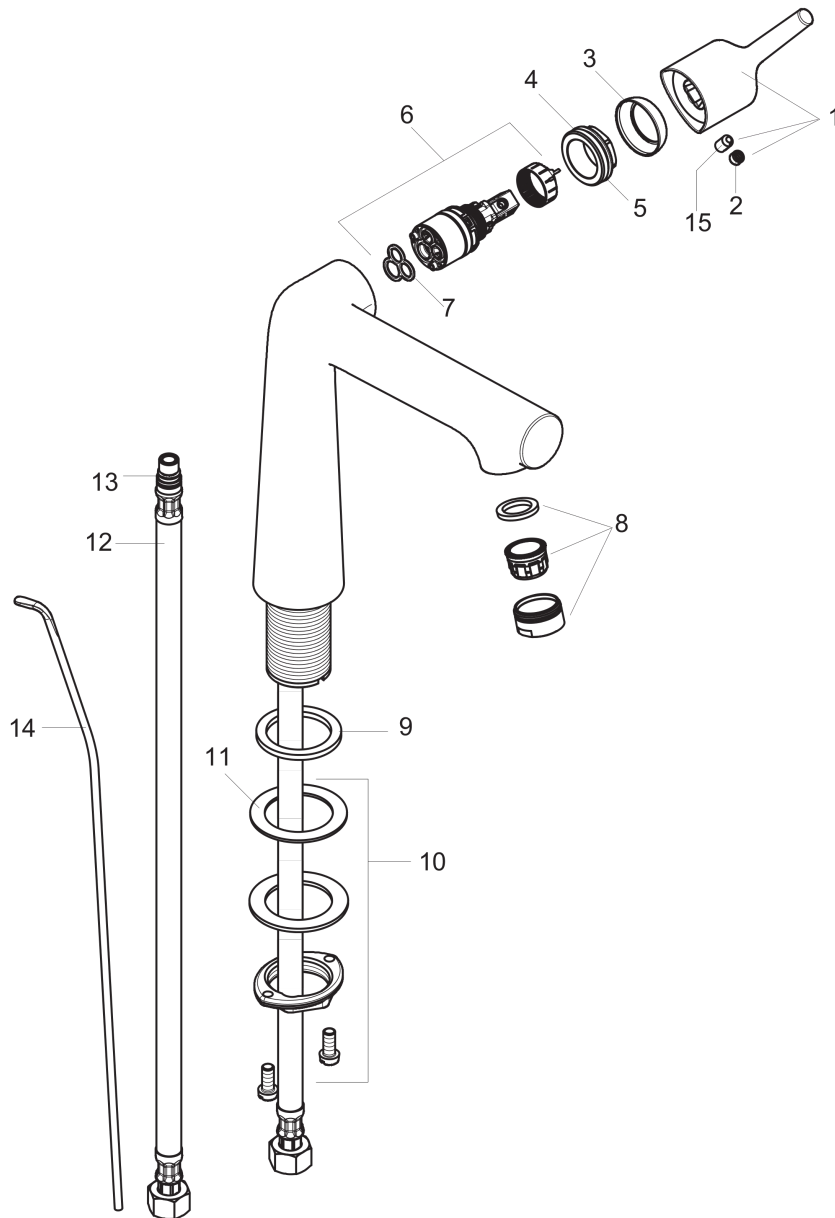

Talis S
Single-Hole Faucet 140 with Pop-Up Drain, 1.2 GPM
 Finishes : **brushed nickel** Part no. : **72113821**

Description

Features

- Aerated spray
- Flow: 1.2 GPM (4.5 L/Min)
- Ceramic cartridge
- Includes pop-up drain

Item details

List Price \$ 539.00

Technology

Compliance

Product image

Scale drawing

Talis S
Single-Hole Faucet 140 with Pop-Up Drain, 1.2 GPM
 Finishes : **brushed nickel** Part no. : **72113821**

Exploded drawing

Year of production: >09/16

Talis S
Single-Hole Faucet 140 with Pop-Up Drain, 1.2 GPM
 Finishes : **brushed nickel** Part no. : **72113821**

Spare parts list

Year of production: >09/16

Pos.	Description	Part no.	Price	PU
1	handle	92771820	-	1
2	screw cover	95704000	-	1
3	flange	95493820	-	1
4	nut	95178000	-	1
5	O-ring 24x2	98388000	-	1
6	cartridge, assy	95973001	-	1
7	seal	98865000	-	1
8	aerator M24x1 (4,5 l/min)	92812820	-	1
9	flat seal	98749000	-	1
10	fixing set (Ø 32)	13961000	-	1
11	lever collar	97548000	-	1
12	connection hose 23½" M10x1 3/8"	14099001	-	1
13	O-ring 8x1,75	97827000	-	1
14	pull rod	96657820	-	1
15	hollow set screw M6x10 DIN 916	96029000	-	1
a	fixation extension 35 mm	13898000	-	1
b	pop up waste	88509820	-	1