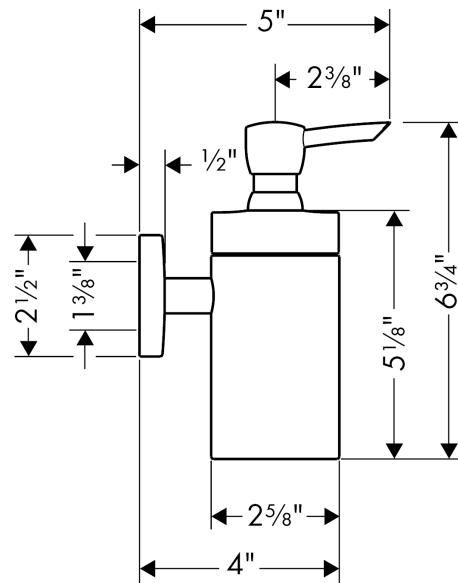

Logis Soap Dispenser

Finishes : **chrome** Part no. : **40514000**

Description

Features

- Brass, Crystal glass
- 4 oz capacity

Item details

List Price \$ 130.00

Product image

Scale drawing

Logis
Soap Dispenser
Finishes : **chrome**

Part no. : **40514000**

Exploded drawing

Year of production: >09/08

**Logis
Soap Dispenser**

Finishes : **chrome** Part no. : **40514000**

Spare parts list

Year of production: >09/08

Pos.	Description	Part no.	Price	PU
1	escutcheon	98538000	-	1
2	support element	98539000	-	1
3	hollow set screw M4x4	98540000	-	1
4	mounting set	96179000	-	1
5	pump	96306000	-	1
6	glass for lotion dispenser	98544000	-	1