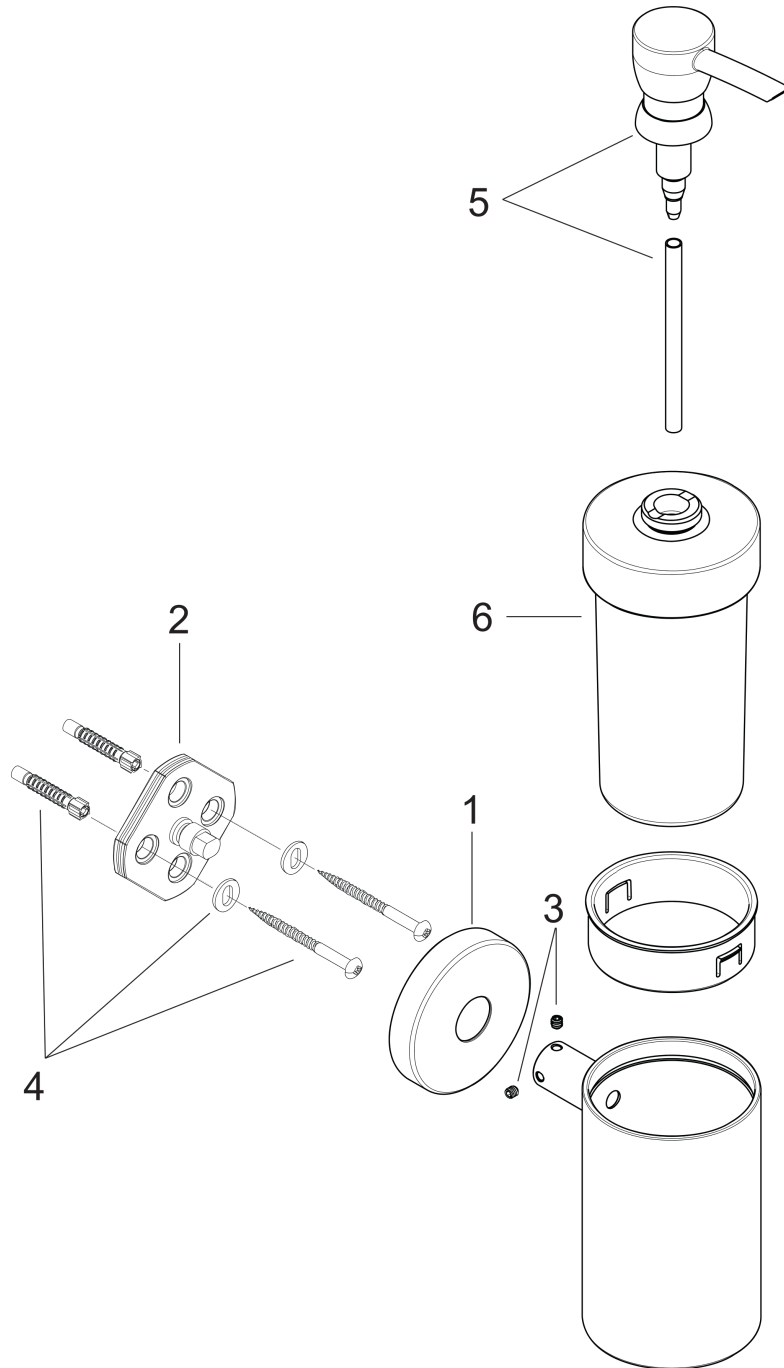

Logis Soap Dispenser

Finishes : **chrome** Part no. : **40514000**

Description

Features

- Brass, Crystal glass
- 4 oz capacity

Item details

List Price \$ 130.00

Product image

Scale drawing

Logis
Soap Dispenser
Finishes : **chrome**

Part no. : **40514000**

Exploded drawing

Year of production: >09/08

**Logis
Soap Dispenser**

Finishes : **chrome** Part no. : **40514000**

Spare parts list

Year of production: >09/08

Pos.	Description	Part no.	Price	PU
1	escutcheon	98538000	-	1
2	support element	98539000	-	1
3	hollow set screw M4x4	98540000	-	1
4	mounting set	96179000	-	1
5	pump	96306000	-	1
6	glass for lotion dispenser	98544000	-	1