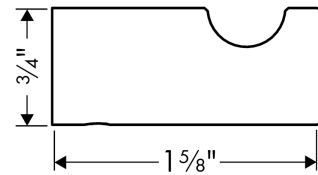

**Scale drawing**

Logis  
Hook

Finishes : **brushed nickel**    Part no. : **40511820**

Exploded drawing

Year of production: >11/08

**Logis  
Hook**

Finishes : **brushed nickel**    Part no. : **40511820**

**Spare parts list**