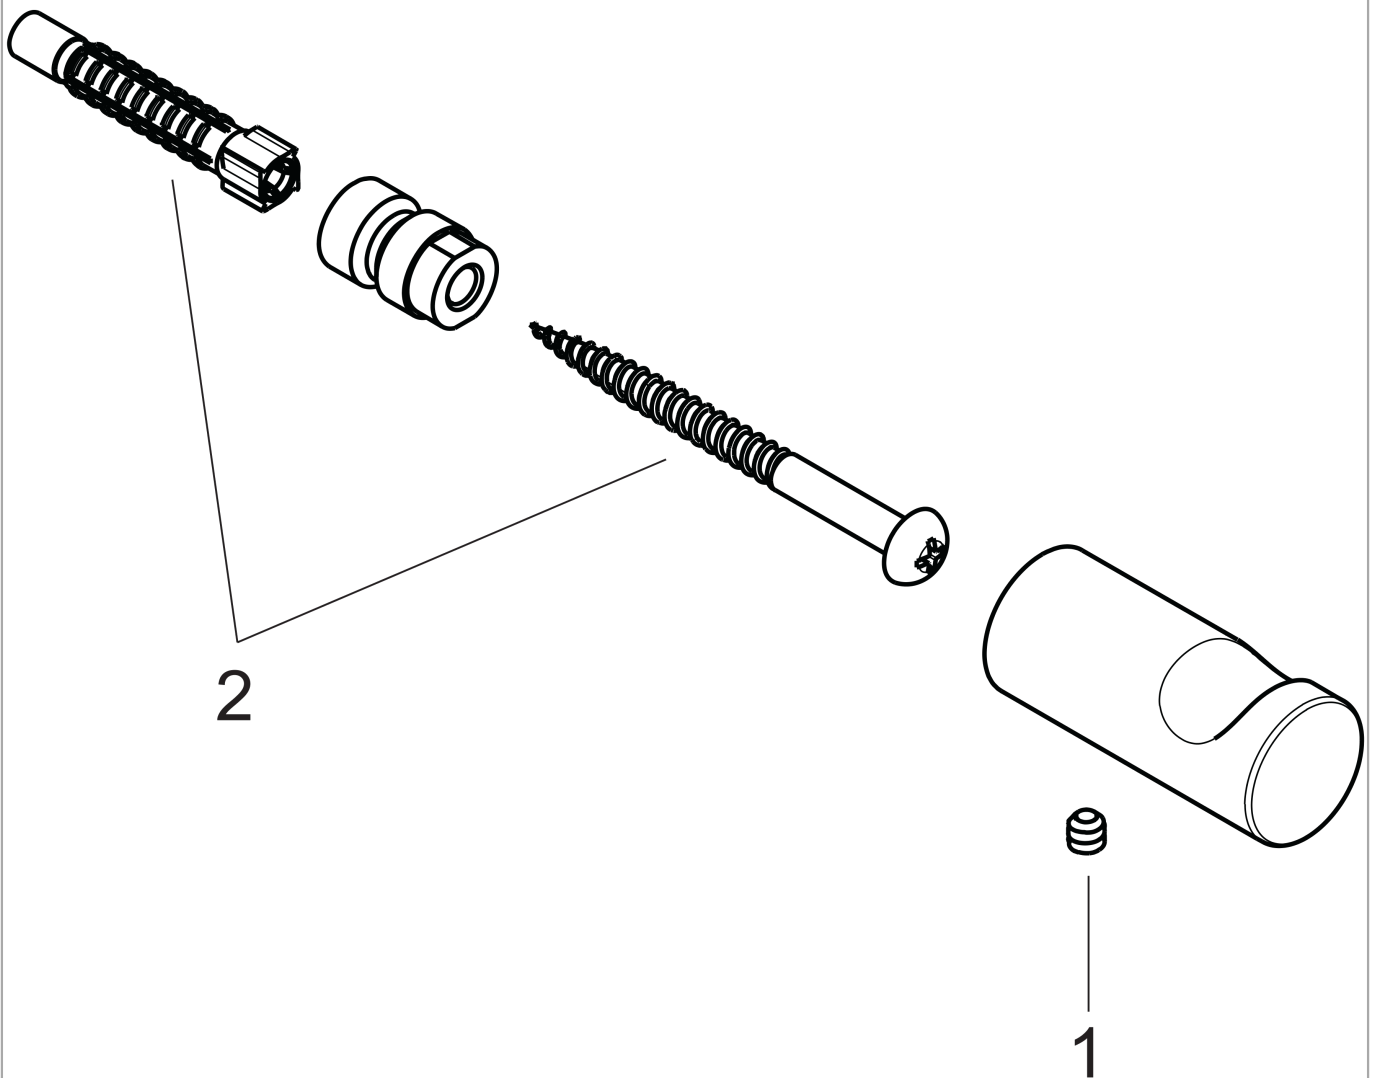

**Logis  
Hook**

Finishes : **brushed nickel** Part no. : **40511820**

**Description**

**Features**

- Brass
- Wall-mounted
- Metal holder

**Item details**

List Price \$ 44.00

**Product image**

**Scale drawing**

Logis  
Hook

Finishes : **brushed nickel**    Part no. : **40511820**

Exploded drawing

Year of production: >11/08

**Logis  
Hook**

Finishes : **brushed nickel**    Part no. : **40511820**

**Spare parts list**

Year of production: >11/08

<b>Pos.</b>	<b>Description</b>	<b>Part no.</b>	<b>Price</b>	<b>PU</b>
1	hollow set screw M4x4	98540000	-	1
2	mounting set	96179000	-	1