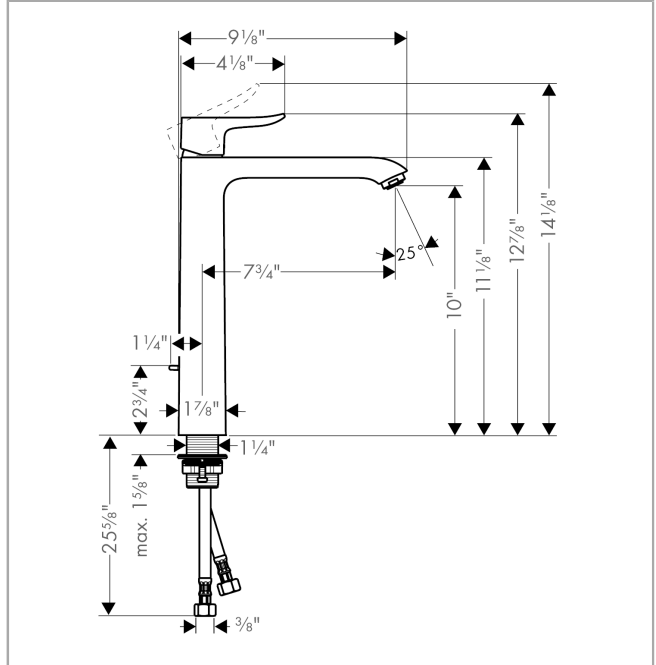

Scale drawing