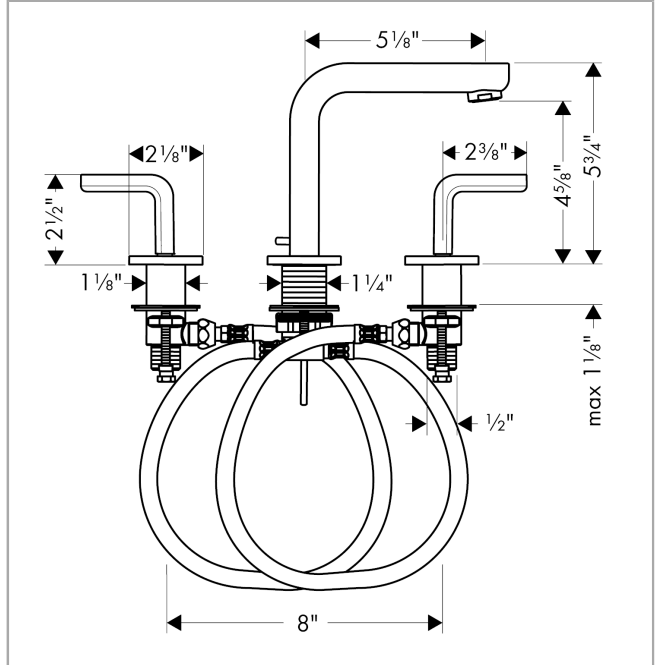

Metris S

Widespread Faucet 100 with Lever Handles and Pop-Up Drain, 1.2 GPM

Finishes : **chrome** Part no. : **31067001**

Description

Features

- Aerated spray
- Flow: 1.2 GPM (4.5 L/Min)
- 90° ceramic valves
- Includes pop-up drain

Item details

List Price \$ 627.00

Technology

Compliance

Product image

Scale drawing

Metris S

Widespread Faucet 100 with Lever Handles and Pop-Up Drain, 1.2 GPM

Finishes : **chrome** Part no. : **31067001**

Exploded drawing

Year of production: >07/16

Metris S**Widespread Faucet 100 with Lever Handles and Pop-Up Drain, 1.2 GPM**Finishes : **chrome** Part no. : **31067001****Spare parts list**

Year of production: >07/16

Pos.	Description	Part no.	Price	PU
1	spout cpl.	97504000	-	1
2	aerator M24x1 (4,5 l/min)	92877000	-	1
3	escutcheon for spout	97505000	-	1
4	pull rod	96657000	-	1
5	fixing set (Ø 32)	13961000	-	1
6	handle for cold water	98827000	-	1
7	stop valve cpl.	97357001	-	1
8	nut	92854000	-	1
9	O-Ring 32x2,5	96364000	-	1
10	O-ring 40x3	92634000	-	1
11	shut off unit left closing	94008000	-	1
12	shut off unit right closing	94009000	-	1
a	aerator M24x1 (3,5 l/min)	92508000	-	1