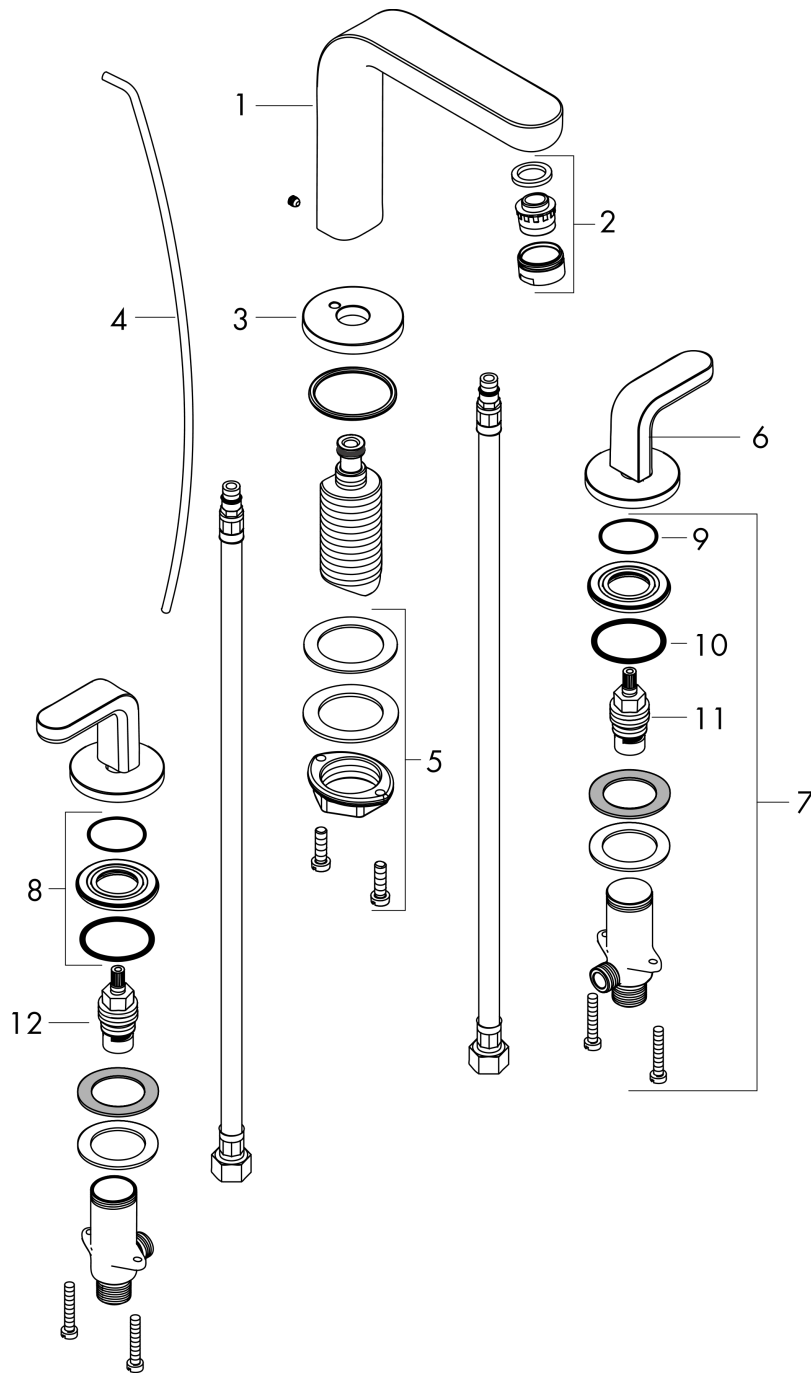

Metris S

Widespread Faucet 100 with Lever Handles and Pop-Up Drain, 1.2 GPM

Finishes : **chrome** Part no. : **31067001**

Description

Features

- Aerated spray
- Flow: 1.2 GPM (4.5 L/Min)
- 90° ceramic valves
- Includes pop-up drain

Item details

List Price \$ 627.00

Technology

Compliance

Product image

Scale drawing

Metris S

Widespread Faucet 100 with Lever Handles and Pop-Up Drain, 1.2 GPM

Finishes : **chrome** Part no. : **31067001**

Exploded drawing

Year of production: >07/16

Metris S**Widespread Faucet 100 with Lever Handles and Pop-Up Drain, 1.2 GPM**Finishes : **chrome** Part no. : **31067001****Spare parts list**

Year of production: >07/16

Pos.	Description	Part no.	Price	PU
1	spout cpl.	97504000	-	1
2	aerator M24x1 (4,5 l/min)	92877000	-	1
3	escutcheon for spout	97505000	-	1
4	pull rod	96657000	-	1
5	fixing set (Ø 32)	13961000	-	1
6	handle for cold water	98827000	-	1
7	stop valve cpl.	97357001	-	1
8	nut	92854000	-	1
9	O-Ring 32x2,5	96364000	-	1
10	O-ring 40x3	92634000	-	1
11	shut off unit left closing	94008000	-	1
12	shut off unit right closing	94009000	-	1
a	aerator M24x1 (3,5 l/min)	92508000	-	1