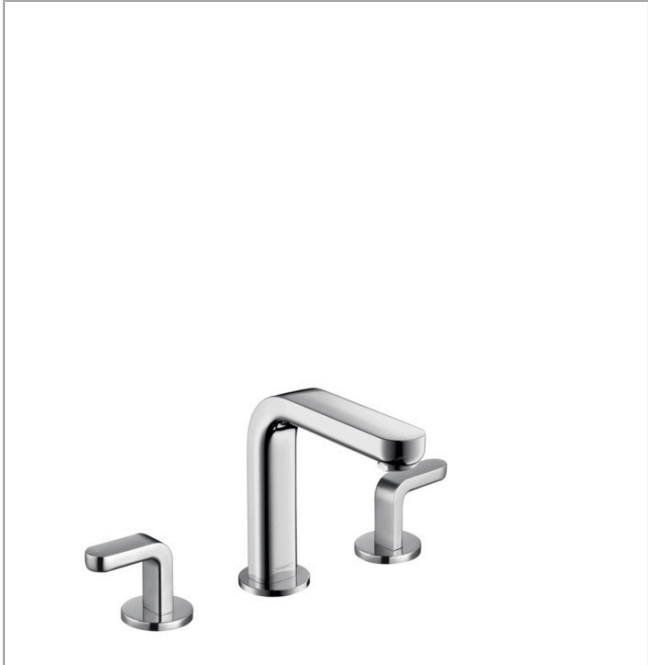

Metris S

Widespread Faucet 100 with Lever Handles and Pop-Up Drain, 1.2 GPM

Finishes : **chrome** Part no. : **31067001**

Description

Features

- Aerated spray
- Flow: 1.2 GPM (4.5 L/Min)
- 90° ceramic valves
- Includes pop-up drain

Item details

List Price \$ 627.00

Technology

Compliance

Product image

Scale drawing

Metris S

Widespread Faucet 100 with Lever Handles and Pop-Up Drain, 1.2 GPM

Finishes : **chrome** Part no. : **31067001**

Exploded drawing

Year of production: >07/16

Metris S**Widespread Faucet 100 with Lever Handles and Pop-Up Drain, 1.2 GPM**Finishes : **chrome** Part no. : **31067001****Spare parts list**

Year of production: >07/16

Pos.	Description	Part no.	Price	PU
1	spout cpl.	97504000	-	1
2	aerator M24x1 (4,5 l/min)	92877000	-	1
3	escutcheon for spout	97505000	-	1
4	pull rod	96657000	-	1
5	fixing set (Ø 32)	13961000	-	1
6	handle for cold water	98827000	-	1
7	stop valve cpl.	97357001	-	1
8	nut	92854000	-	1
9	O-Ring 32x2,5	96364000	-	1
10	O-ring 40x3	92634000	-	1
11	shut off unit left closing	94008000	-	1
12	shut off unit right closing	94009000	-	1
a	aerator M24x1 (3,5 l/min)	92508000	-	1